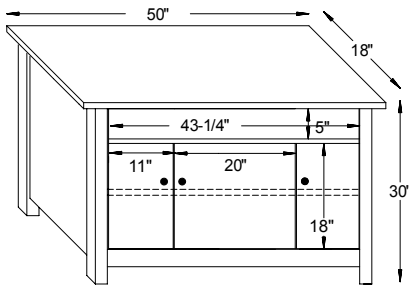

Franchi Dimensions

Note! Dimensions on Doors and Openings Represent Opening Size

#13-421