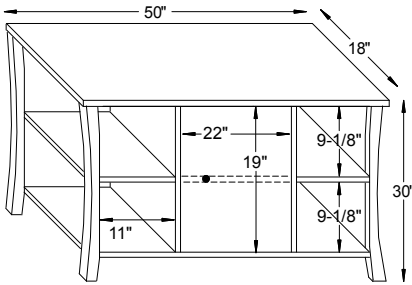

#14-1367 Hall Table
48"W x 16"D x 30"H

Austin Dimensions

Note! Dimensions on Doors and Openings Represent Opening Size

#14-1371

#14-1372

#14-1373

#14-1375

#14-1376