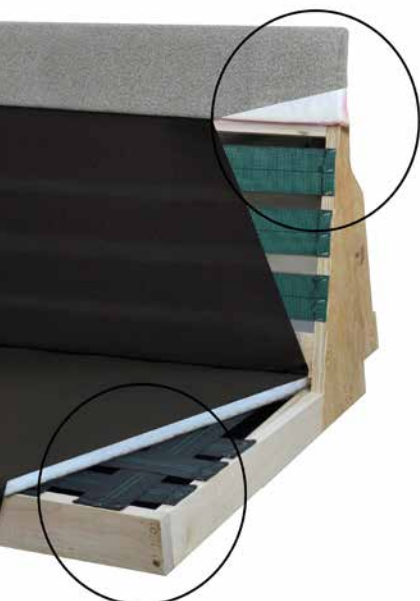

#6430 Liberty Recliner
33 1/4"W x 37 1/2"D x 41 1/2"H

Fabric- Chesterfield Mahogany Leather

Seating Insert Construction

Standard Features

Wood Frame

- Full Back & Side Wood Panel Display
- Flat Raised Panels
- Contemporary Clean Style