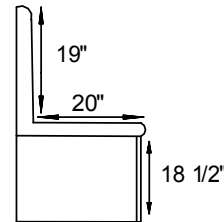

Franchi Seating

Shown in Rustic Cherry OCS-111

Fabric- 3359-K Crimson

Reclining Loveseat & Sofa

(Refer to Seating Catalog for specs)

#4008 Reclining Sofa

#4009 Reclining Loveseat

Sofa Beds

(Refer to Seating Catalog for specs)

#4005 Sofa Bed

#4006 Loveseat Bed

#4000 Franchi Sofa

81½"W x 38½"D x 34"H

Seating
Measurements