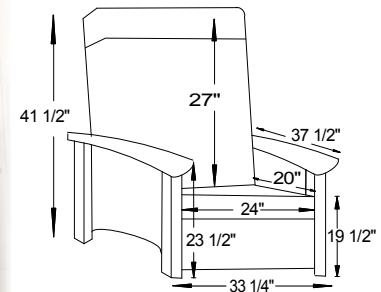

Woodland Shaker Seating

Shown in Brown Maple OCS-113

Recliner
Measurements