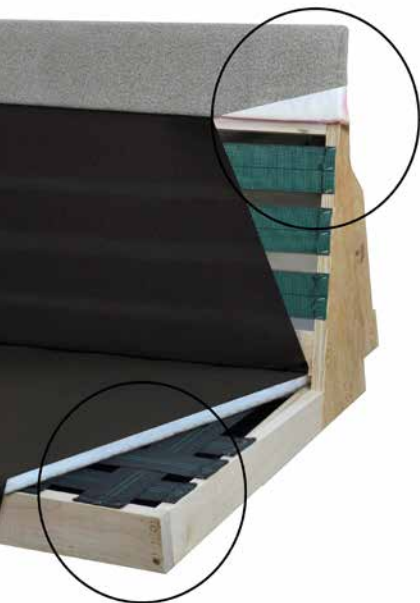

#5040 Woodbury Recliner
33 1/4"W x 37 1/2"D x 41 1/2"H

Fabric- 0801-K Chamois

Seating Insert
Construction

Standard Features

Wood Frame

- Full Back & Side Wood Panel Display
- Flat Raised Panels
- Contemporary Clean Style