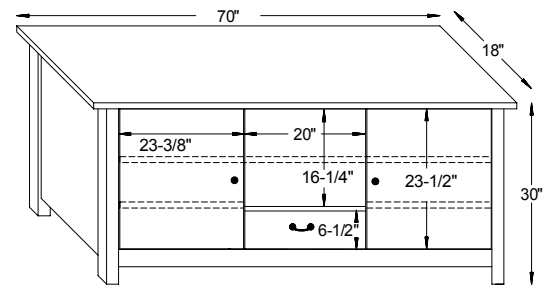

La-Salle Urban Dimensions

Note! Dimensions on Doors and Openings Represent Opening Size

#14-517