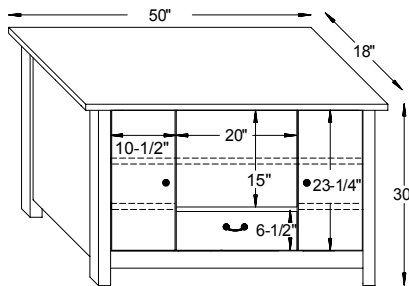

Berlin Dimensions

Note! Dimensions on Doors and Openings Represent Opening Size

#13-125