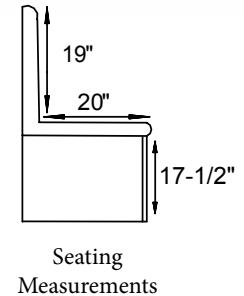

Comfortably relaxing... Comfortably productive...

Sofa Bed Seating Options

Available in all Styles

#5005 Sofa Bed - 76"W x 92"Open D x 35"H

#5006 Loveseat - 68½"W x 92"Open D x 35"H

Sofa Mattress Size - 60"W x 71½"Long