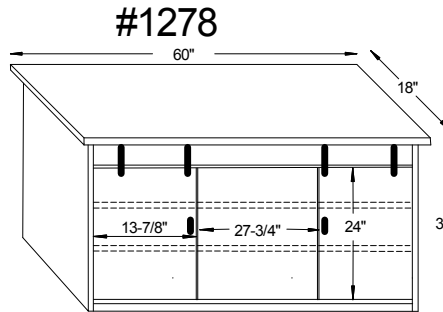

#1269 Hall Table

48"W x 16"D x 30"H

Frontier Dimensions

Note! Dimensions on Doors and Openings Represent Opening Size

Ole Barn Dimensions

Note! Dimensions on Doors and Openings Represent Opening Size

Corner T.V. Console