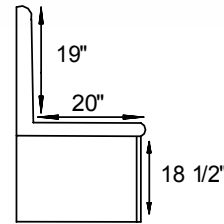

Seating Measurements

#7000 Arlington Sofa

81½"W x 38½"D x 34"H