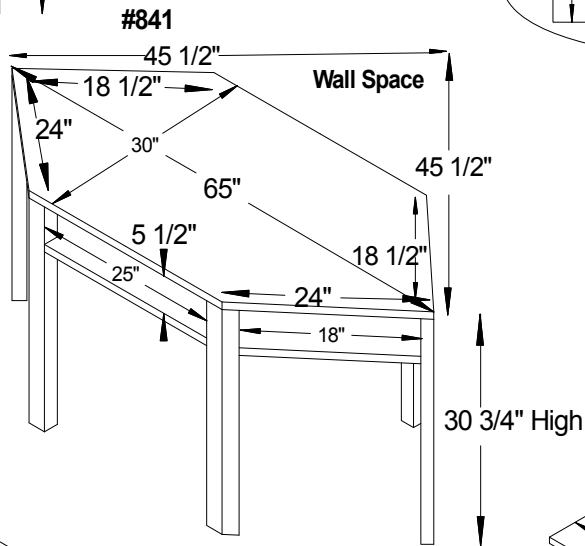

Arlington Modular Dimensions

Note! Dimensions on Doors and Openings Represent Opening Size

#841