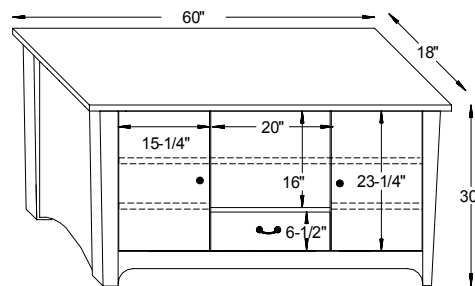

Woodland Shaker Dimensions Note! Dimensions on Doors and Openings Represent Opening Size

#12-216