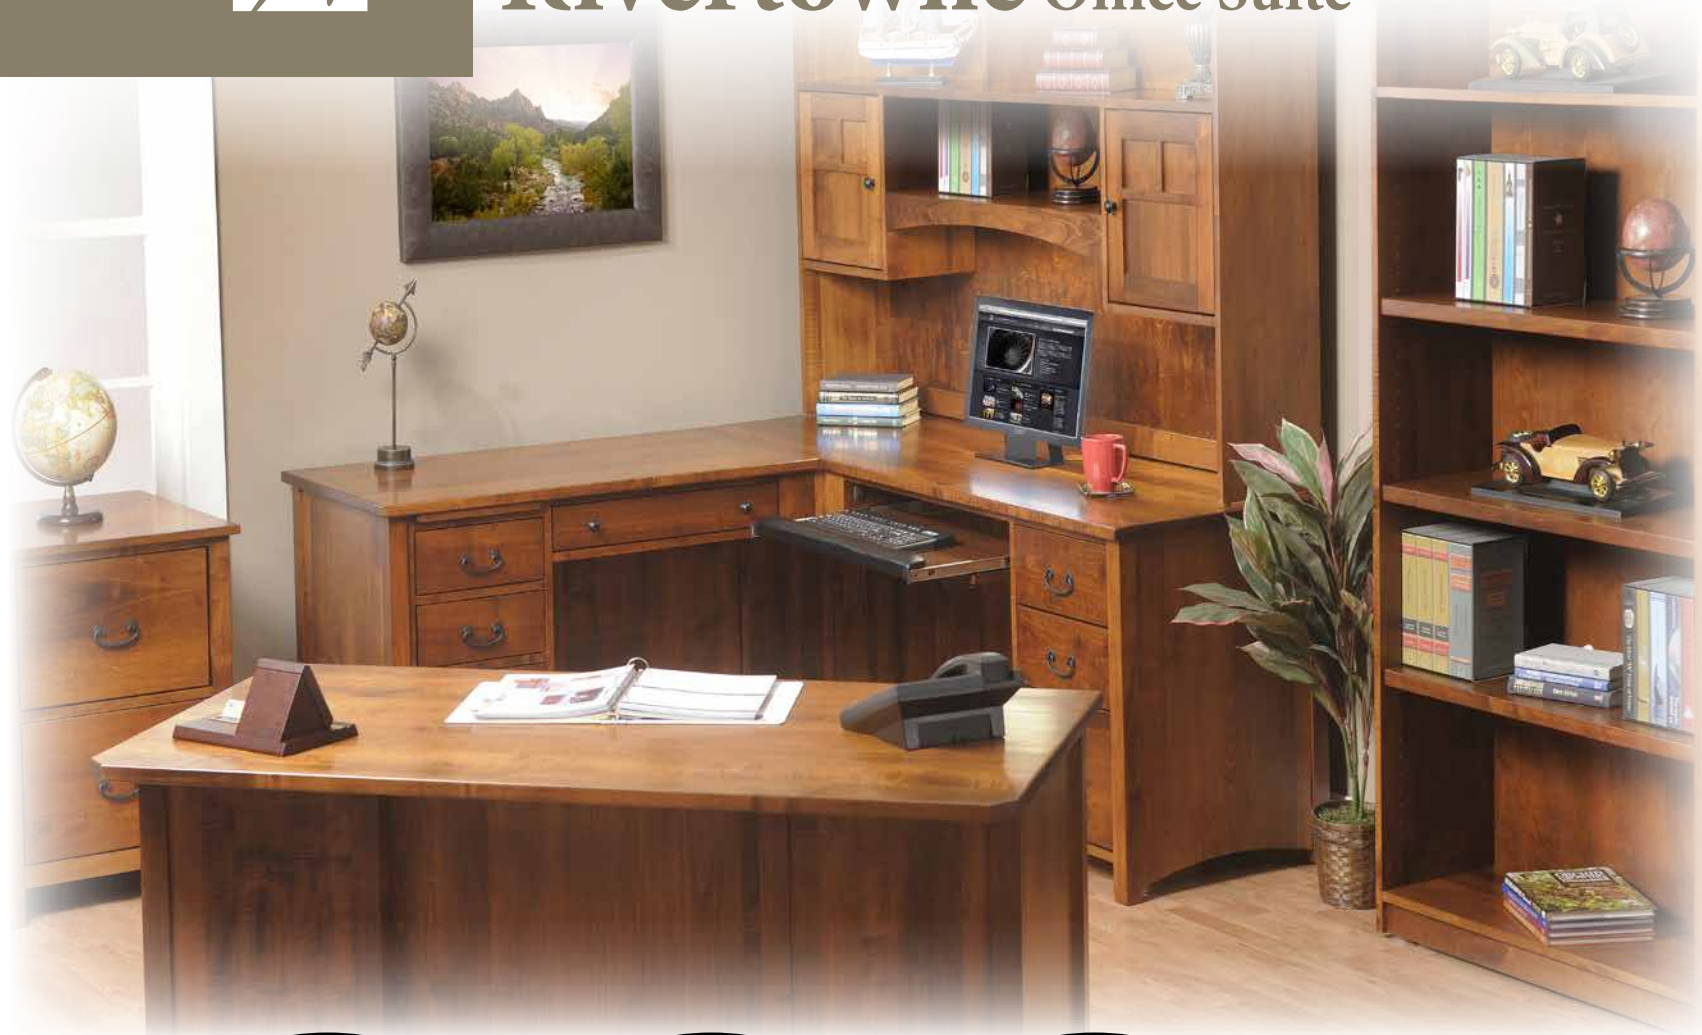

Shown in Brown Maple OCS-113

Rivertowne office Suite

• English Dovetail Drawer Boxes