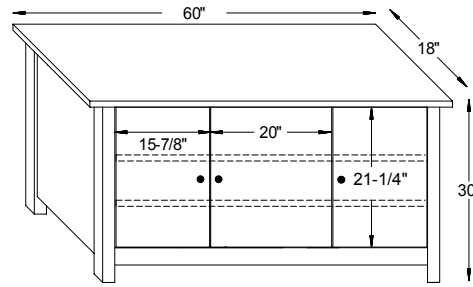

Cranberry Dimensions

Note! Dimensions on Doors and Openings Represent Opening Size

#12-432