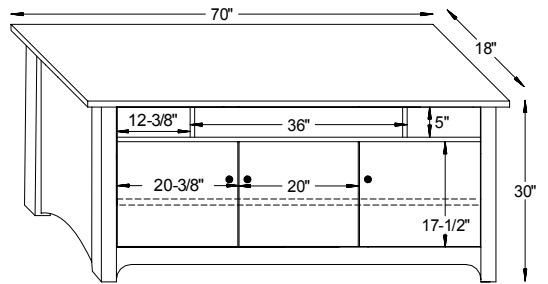

Arlington Dimensions

Note! Dimensions on Doors and Openings Represent Opening Size

#13-1223

Unit #	W₁	Overall Dimensions			T.V. Opening Size
		Width	Height	Depth	
#13-1240	19⁵/₈"	97¹/₂"	82¹/₂"	20¹/₄"	45"W x 32"H
#13-1241	19⁵/₈"	102¹/₂"	82¹/₂"	20¹/₄"	50"W x 32"H
#13-1242	19⁵/₈"	107¹/₂"	82¹/₂"	20¹/₄"	55"W x 32"H
#13-1243	19⁵/₈"	112¹/₂"	82¹/₂"	20¹/₄"	60"W x 32"H
#13-1245	25⁵/₈"	109¹/₂"	82¹/₂"	20¹/₄"	45"W x 32"H
#13-1246	25⁵/₈"	114¹/₂"	82¹/₂"	20¹/₄"	50"W x 32"H
#13-1247	25⁵/₈"	119¹/₂"	82¹/₂"	20¹/₄"	55"W x 32"H
#13-1248	25⁵/₈"	124¹/₂"	82¹/₂"	20¹/₄"	60"W x 32"H