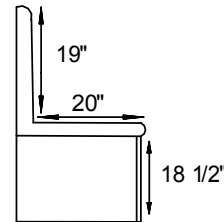

Seating
Measurements

#8000 La-Salle Urban Sofa

81"W x 35 $\frac{3}{4}$ "D x 34"H