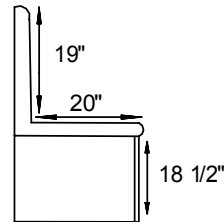

Seating Measurements

#5030 Woodbury Sofa

81½"W x 39¼"D x 34"H