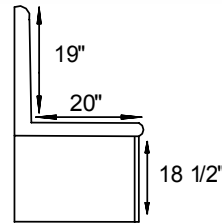

Seating
Measurements

#6000 Riverview Sofa

81½"W x 38½"D x 34"H