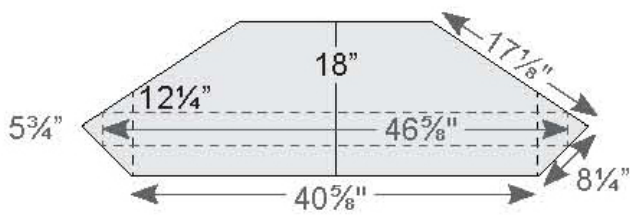

#12-2236 #13-2366 #12-2436