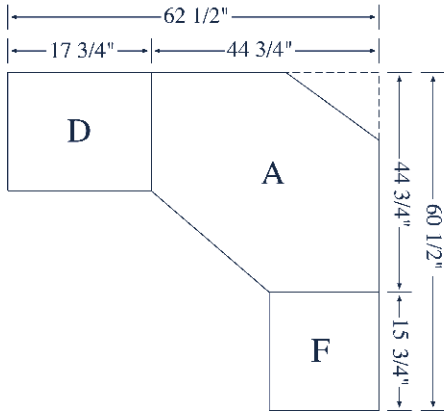

Shown with Doors Closed