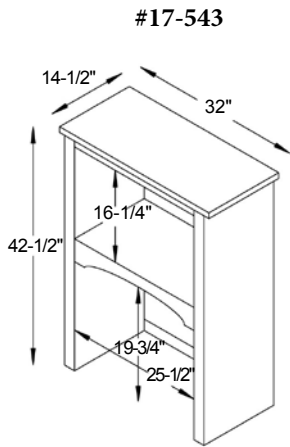

Woodbury Hutch Tops

#17-542 Hutch
48"W x 14½"D x 42½"H

#17-541 Hutch
60"W x 14½"D x 42½"H

Woodbury Dimensions

Note! Dimensions on Doors and Openings Represent Opening Size

Shown in Brown Maple OCS-121

Woodland Shaker Office Suite