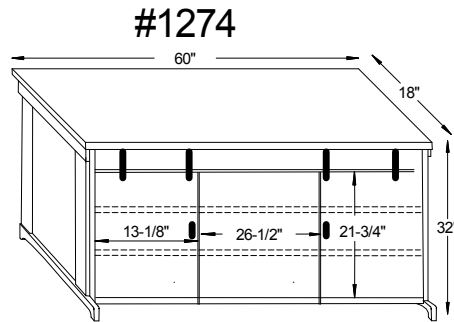

#1269 Hall Table

48"W x 16"D x 30"H

Frontier Dimensions

Note! Dimensions on Doors and Openings Represent Opening Size

Ole Barn Dimensions

Note! Dimensions on Doors and Openings Represent Opening Size

Corner T.V. Console