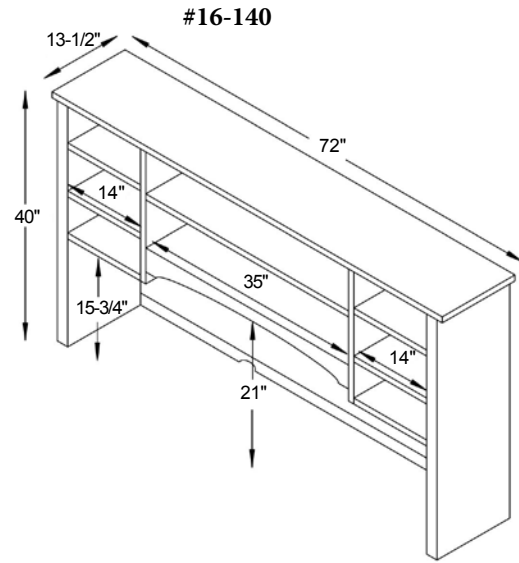

Option Drawer Lock

#16-177 Credenza Desk
60"W x 24"D x 30½"H

Woodland Shaker Hutch Tops

#16-142 Hutch
48"W x 13½"D x 40"H

#16-141 Hutch
60"W x 13½"D x 42"H

Woodland Shaker Dimensions Note! Dimensions on Doors and Openings Represent Opening Size