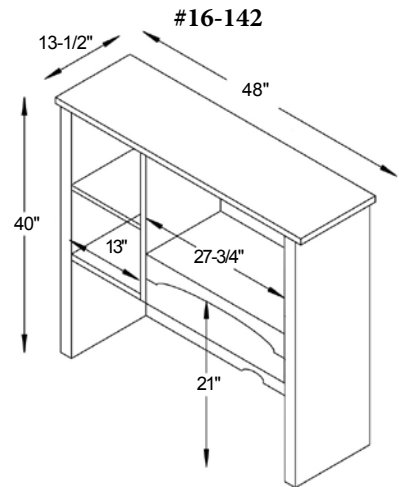

Option Drawer Lock

#16-177 Credenza Desk
60"W x 24"D x 30½"H

Woodland Shaker Hutch Tops

#16-142 Hutch
48"W x 13½"D x 40"H

#16-141 Hutch
60"W x 13½"D x 42"H

Woodland Shaker Dimensions Note! Dimensions on Doors and Openings Represent Opening Size