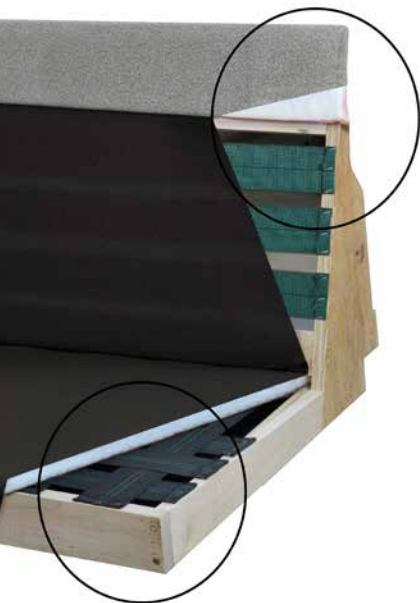

Shown in Brown Maple OCS-228

La-Salle Urban Seating

Recliner Not Available in this Style.

Seating Insert
Construction

Standard Features

Wood Frame

- Full Back & Side Wood Panel Display
- Flat Raised Panels
- Contemporary Clean Style