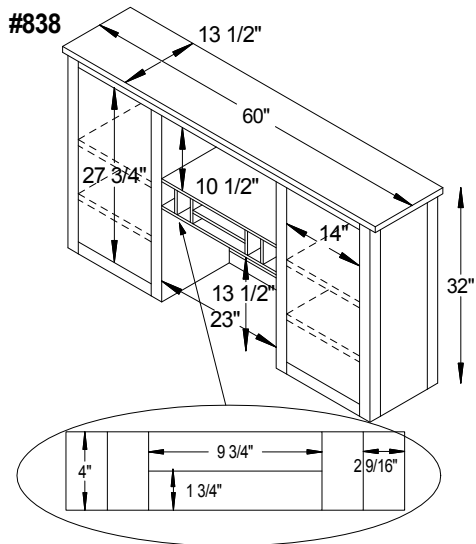

Arlington Modular Dimensions

Note! Dimensions on Doors and Openings Represent Opening Size

#840