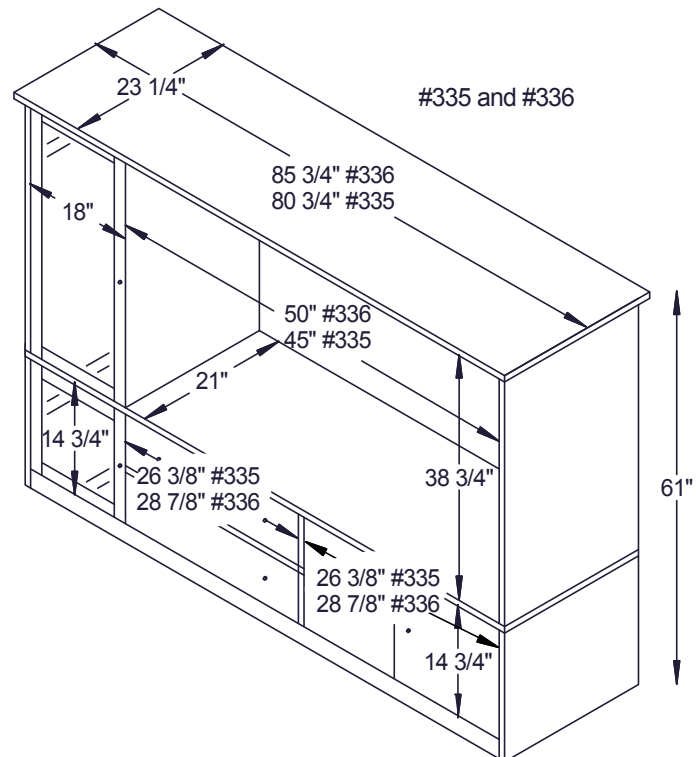

Entertainment Center Dimensions

Note! Dimensions on Doors and Openings Represent Opening Size

Standard Features

Top Unit

- Arched Glass Doors with Grids (Flat Glass)
- Raised Panel Bifold Pocket Doors
- Vent Holes in Back
- 2 Can Lights with Touch Switch (337 & 338 only)
- Crown Moulding
- Knife Hinges

Bottom Unit

- Raised Panel Doors
- Glass Doors (Flat Glass)
- Four Hidden DVD/CD Drawers with Dividers
- Adjustable Shelf
- Vent Holes in Back
- Base Board
- Knife Hinges

Options

- Wooden Knobs
- Hardware in Stock
- Beveled Glass Bottom Doors Only