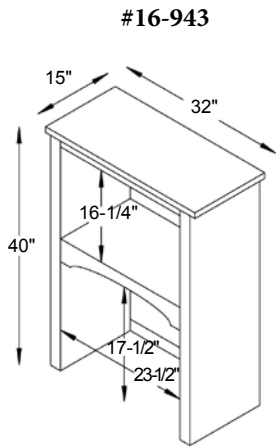

Coventry Mission Dimensions Note! Dimensions on Doors and Openings Represent Opening Size