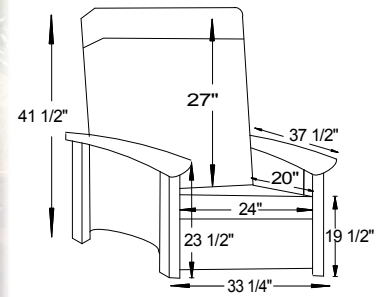

#13-575 Square Coffee Table
36"W x 36"D x 18"H

#13-575-36Rd Round Coffee Table
36"Rd. x 18"H

Foot Detail

#13-576 Sofa Table
36"W x 18"D x 30"H

#13-577 Hall Table
48"W x 16"D x 30"H

Woodbury Seating

Recliner
Measurements