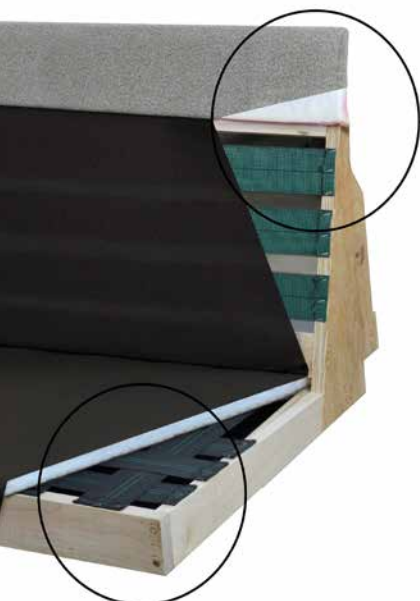

Seating Insert
Construction

Standard Features

Wood Frame

- Full Back & Side Wood Panel Display
- Flat Raised Panels
- Contemporary Clean Style

Upholstery

- Weaver or Buckeye Fabrics & Leathers
- Reversible Back & Seat Cushions
- Fiber Pad with Bonded Foam
- Seat 2.4 Density Foam 6" Thick
- Zippered for Easy Cleaning
- Crisscross Webbing on Back & Seat
- Recliner Foam Density Seat 2.45 / Back 2.38
- Standard: 2-16" Throw Pillows per Sofa and Loveseat
  1-16" Throw Pillow with Chair -Choice of Fabric

Comfortably relaxing... Comfortably productive...