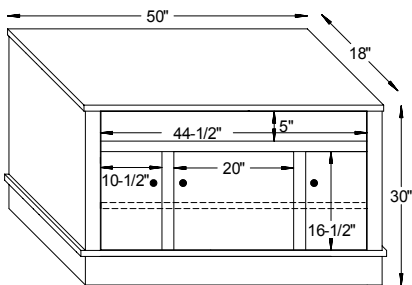

Burlington Dimensions

Note! Dimensions on Doors and Openings Represent Opening Size

#13-1341