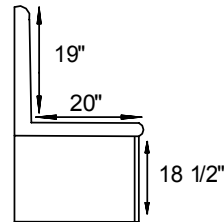

Seating
Measurements

#8000 La-Salle Urban Sofa

81"W x 35 $\frac{3}{4}$ "D x 34"H