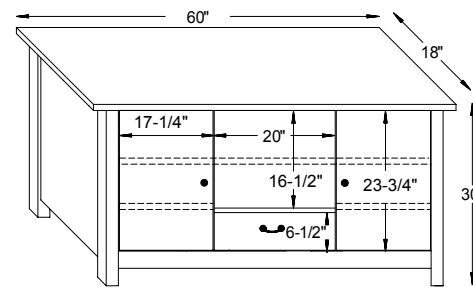

#12-1307 Hall Table
48"W x 16"D x 30"H

Apache Dimensions

Note! Dimensions on Doors and Openings Represent Opening Size

#12-1311

#12-1312

#12-1313

#12-1315

#12-1316