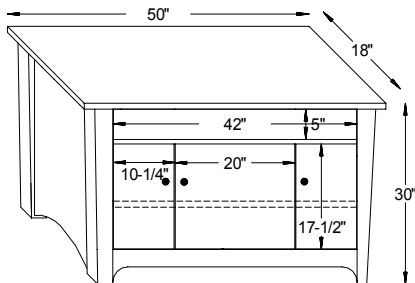

Woodland Shaker Dimensions Note! Dimensions on Doors and Openings Represent Opening Size

#12-221