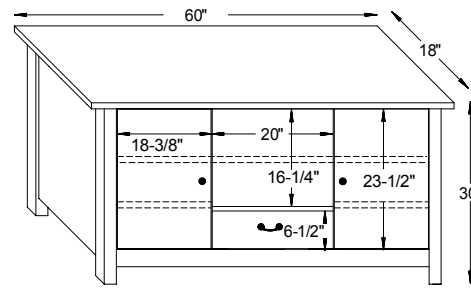

La-Salle Urban Dimensions

Note! Dimensions on Doors and Openings Represent Opening Size

#14-516