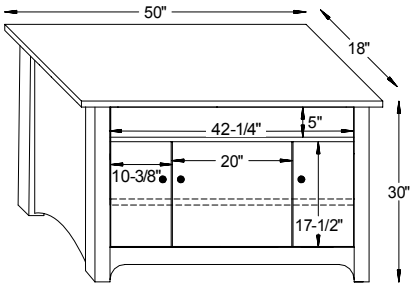

Arlington Dimensions

Note! Dimensions on Doors and Openings Represent Opening Size

#13-1221

Unit #	W₁	Overall Dimensions			T.V. Opening Size
		Width	Height	Depth	
#13-1240	19⁵/₈"	97¹/₂"	82¹/₂"	20¹/₄"	45"W x 32"H
#13-1241	19⁵/₈"	102¹/₂"	82¹/₂"	20¹/₄"	50"W x 32"H
#13-1242	19⁵/₈"	107¹/₂"	82¹/₂"	20¹/₄"	55"W x 32"H
#13-1243	19⁵/₈"	112¹/₂"	82¹/₂"	20¹/₄"	60"W x 32"H
#13-1245	25⁵/₈"	109¹/₂"	82¹/₂"	20¹/₄"	45"W x 32"H
#13-1246	25⁵/₈"	114¹/₂"	82¹/₂"	20¹/₄"	50"W x 32"H
#13-1247	25⁵/₈"	119¹/₂"	82¹/₂"	20¹/₄"	55"W x 32"H
#13-1248	25⁵/₈"	124¹/₂"	82¹/₂"	20¹/₄"	60"W x 32"H