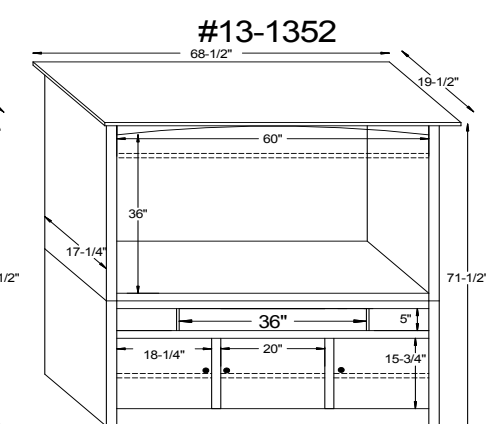

Burlington Dimensions

Note! Dimensions on Doors and Openings Represent Opening Size