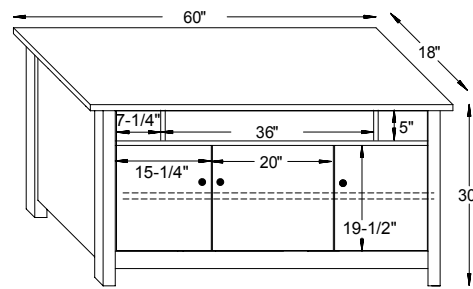

Hampton Dimensions

Note! Dimensions on Doors and Openings Represent Opening Size

#12-472