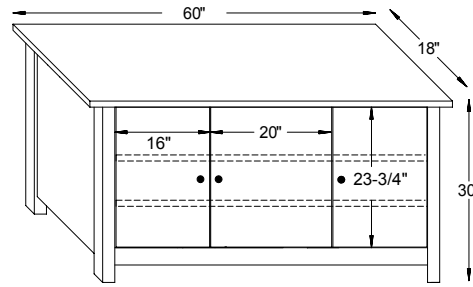

38½"W x 38½"D x 34"H

#4003 Franchi Ottoman

24¼"W x 18¼"D x 16"H

#4001 Franchi Loveseat

64½"W x 38½"D x 34"H

Franchi Dimensions

Note! Dimensions on Doors and Openings Represent Opening Size

#13-411