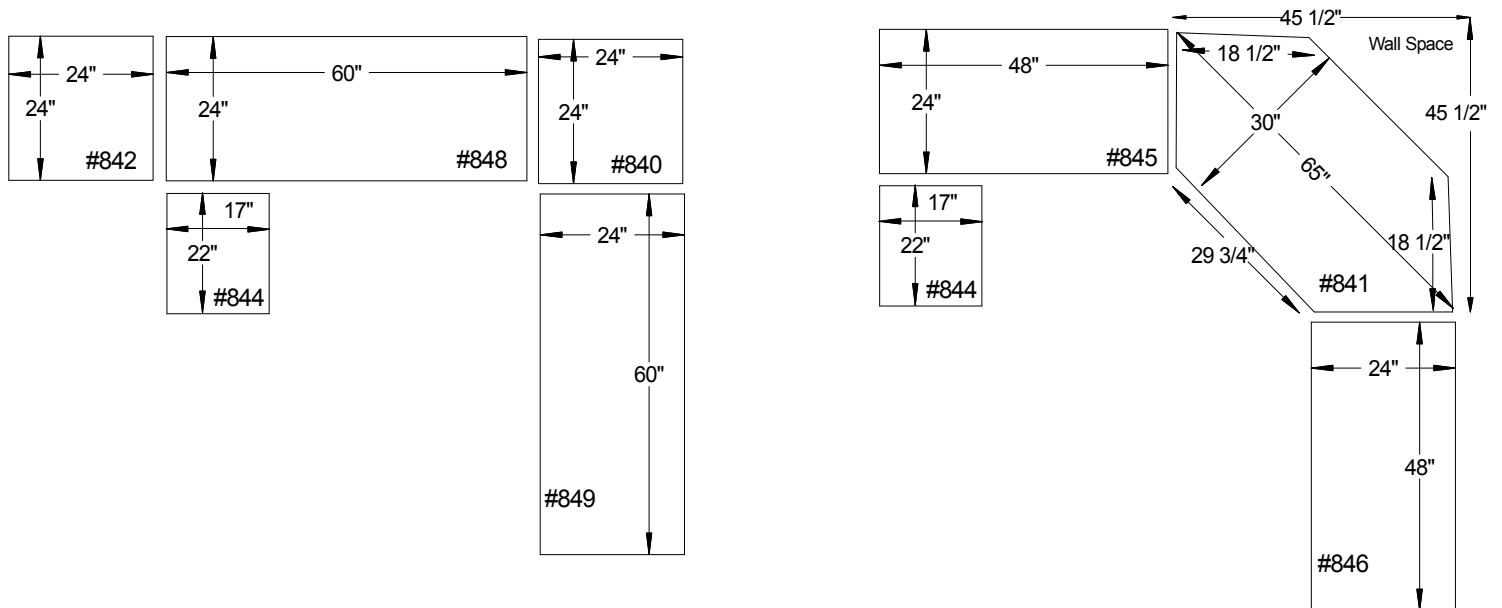

Floor Plan Layouts