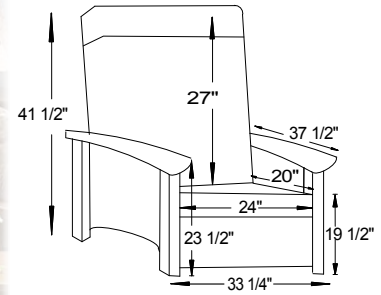

Liberty Seating

Recliner Measurements