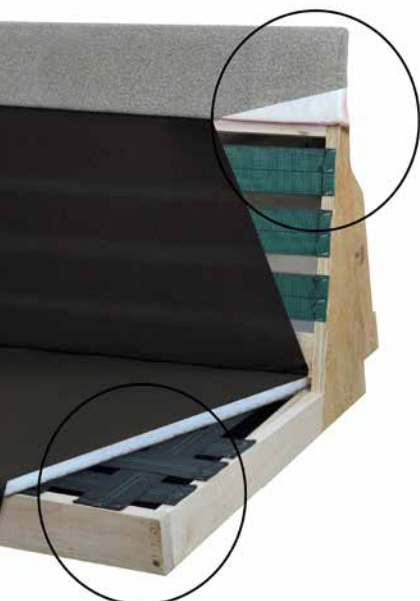

Recliner
Measurements

#6010 Riverview Recliner
33 1/4"W x 37 1/2"D x 41 1/2"H

Fabric- 0801-K Chamois

Seating Insert
Construction

Standard Features

Wood Frame

- Full Back & Side Wood Panel Display
- Flat Raised Panels
- Contemporary Clean Style