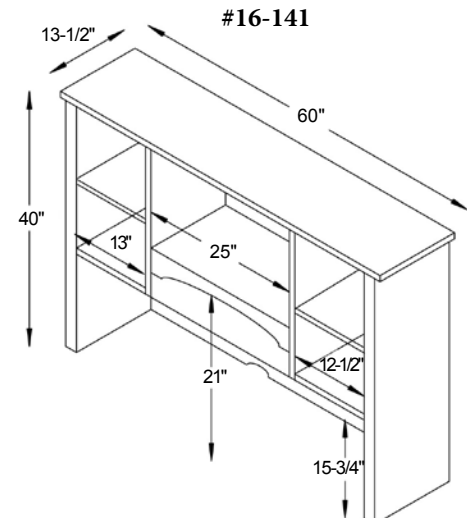

Option Drawer Lock

#16-177 Credenza Desk
60"W x 24"D x 30½"H

Woodland Shaker Hutch Tops

#16-142 Hutch
48"W x 13½"D x 40"H

#16-141 Hutch
60"W x 13½"D x 42"H

Woodland Shaker Dimensions Note! Dimensions on Doors and Openings Represent Opening Size