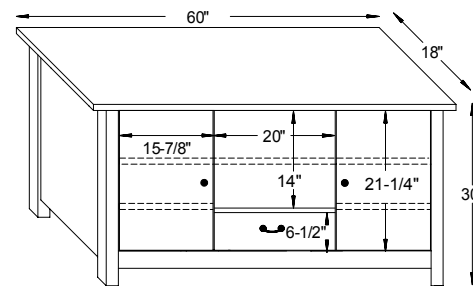

Cranberry Dimensions

Note! Dimensions on Doors and Openings Represent Opening Size

#12-436