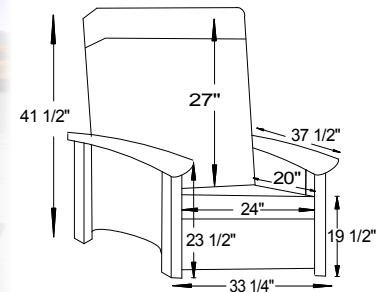

Arlington Seating

Recliner
Measurements