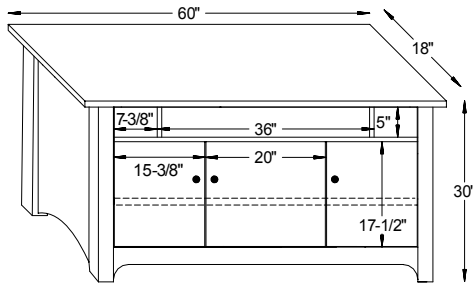

Arlington Dimensions

Note! Dimensions on Doors and Openings Represent Opening Size

#13-1222

Unit #	W₁	Overall Dimensions			T.V. Opening Size
		Width	Height	Depth	
#13-1240	19⁵/₈"	97¹/₂"	82¹/₂"	20¹/₄"	45"W x 32"H
#13-1241	19⁵/₈"	102¹/₂"	82¹/₂"	20¹/₄"	50"W x 32"H
#13-1242	19⁵/₈"	107¹/₂"	82¹/₂"	20¹/₄"	55"W x 32"H
#13-1243	19⁵/₈"	112¹/₂"	82¹/₂"	20¹/₄"	60"W x 32"H
#13-1245	25⁵/₈"	109¹/₂"	82¹/₂"	20¹/₄"	45"W x 32"H
#13-1246	25⁵/₈"	114¹/₂"	82¹/₂"	20¹/₄"	50"W x 32"H
#13-1247	25⁵/₈"	119¹/₂"	82¹/₂"	20¹/₄"	55"W x 32"H
#13-1248	25⁵/₈"	124¹/₂"	82¹/₂"	20¹/₄"	60"W x 32"H