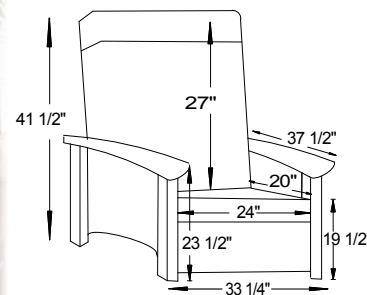

Cranberry Seating

Recliner
Measurements