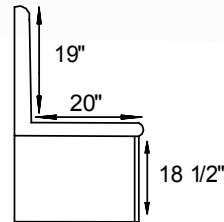

Seating Measurements

#4030 Cranberry Sofa

81½"W x 38½"D x 34"H