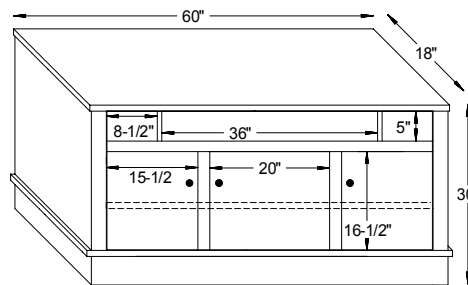

Burlington Dimensions

Note! Dimensions on Doors and Openings Represent Opening Size

#13-1342