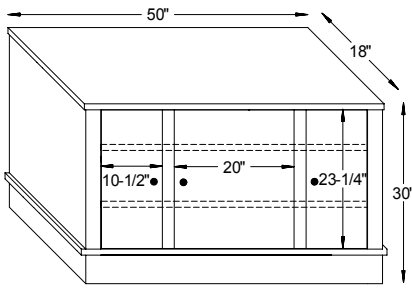

#6002 Riverview Chair

38½"W x 38½"D x 34"H

#6003 Riverview Ottoman

24¼"W x 18¼"D x 16"H

#6001 Riverview Loveseat

64½"W x 38½"D x 34"H

Riverview Dimensions

Note! Dimensions on Doors and Openings Represent Opening Size