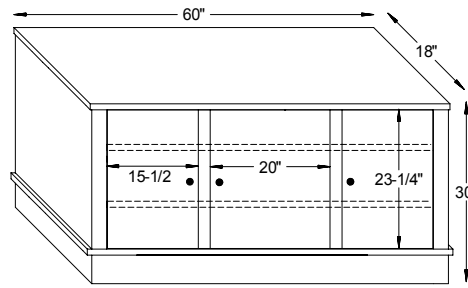

Riverview Dimensions

Note! Dimensions on Doors and Openings Represent Opening Size

#13-2312