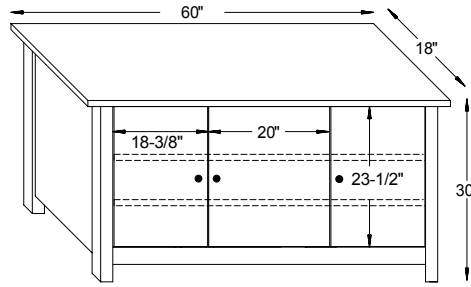

La-Salle Urban Dimensions

Note! Dimensions on Doors and Openings Represent Opening Size

#14-512