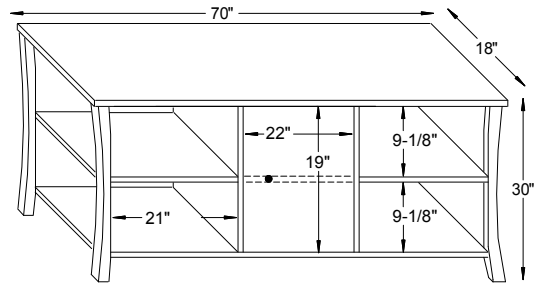

#14-1367 Hall Table
48"W x 16"D x 30"H

Austin Dimensions

Note! Dimensions on Doors and Openings Represent Opening Size

#14-1371

#14-1372

#14-1373

#14-1375

#14-1376