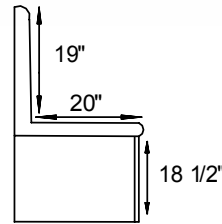

Sofa Beds

(Refer to Seating Catalog for specs)

#6025 Sofa Bed

#6026 Loveseat Bed

Back View

Seating Measurements

#6020 Burlington Sofa

81½"W x 40½"D x 34"H