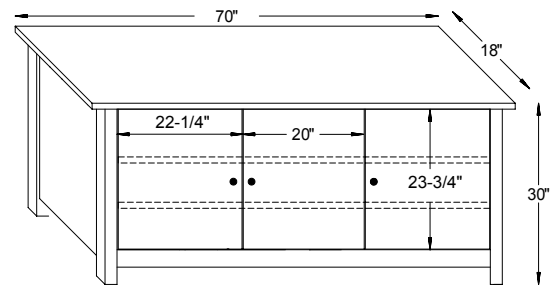

#12-1307 Hall Table
48"W x 16"D x 30"H

Apache Dimensions

Note! Dimensions on Doors and Openings Represent Opening Size

#12-1311

#12-1312

#12-1313

#12-1315

#12-1316