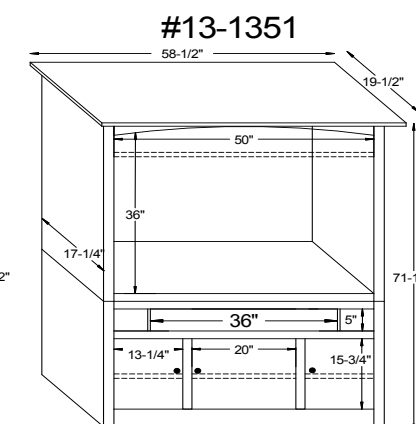

Burlington Dimensions

Note! Dimensions on Doors and Openings Represent Opening Size