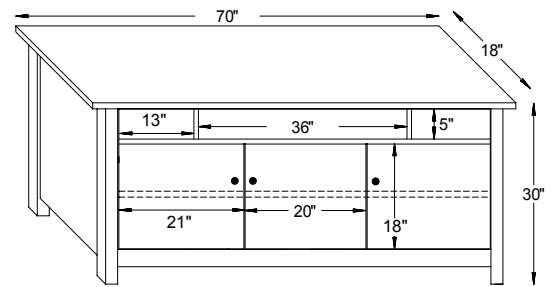

Franchi Dimensions

Note! Dimensions on Doors and Openings Represent Opening Size

#13-423