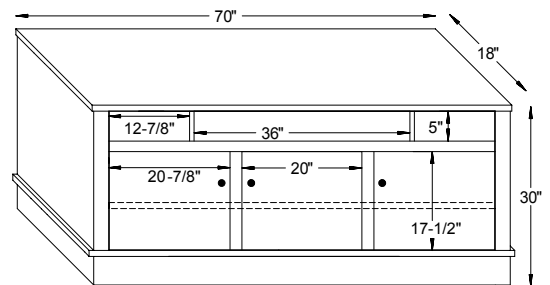

Liberty Mission Dimensions   **Note! Dimensions on Doors and Openings Represent Opening Size**

#12-1622