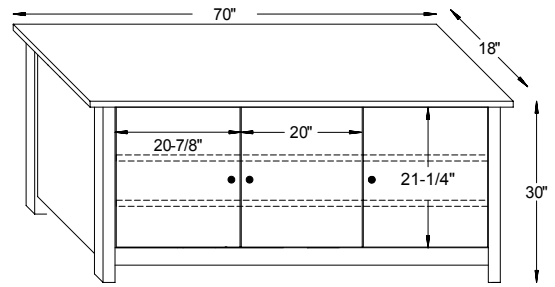

Cranberry Dimensions

Note! Dimensions on Doors and Openings Represent Opening Size

#12-433