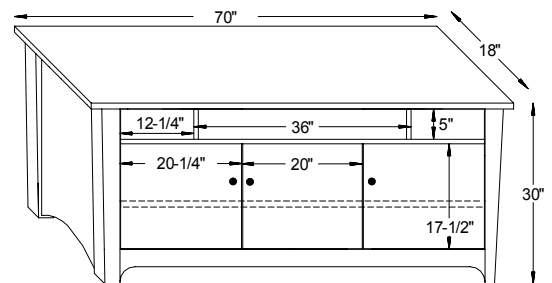

Woodland Shaker Dimensions Note! Dimensions on Doors and Openings Represent Opening Size

#12-223