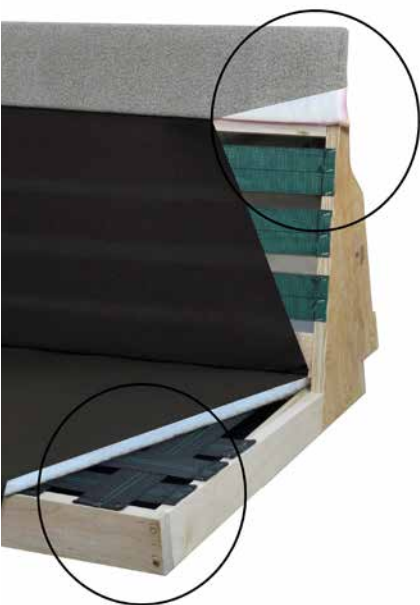

Seating Insert
Construction

Standard Features

Wood Frame

- Full Back & Side Wood Panel Display
- Flat Raised Panels
- Contemporary Clean Style

Upholstery

- Weaver or Buckeye Fabrics & Leathers
- Reversible Back & Seat Cushions
- Fiber Pad with Bonded Foam
- Seat 2.4 Density Foam 6" Thick
- Zippered for Easy Cleaning
- Crisscross Webbing on Back & Seat
- Recliner Foam Density Seat 2.45 / Back 2.38
- Standard: 2-16" Throw Pillows per Sofa and Loveseat
  1-16" Throw Pillow with Chair -Choice of Fabric

Comfortably relaxing... Comfortably productive...