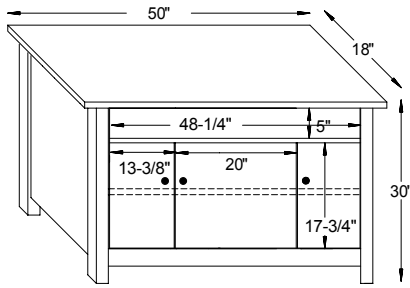

La-Salle Urban Dimensions

Note! Dimensions on Doors and Openings Represent Opening Size

#14-521