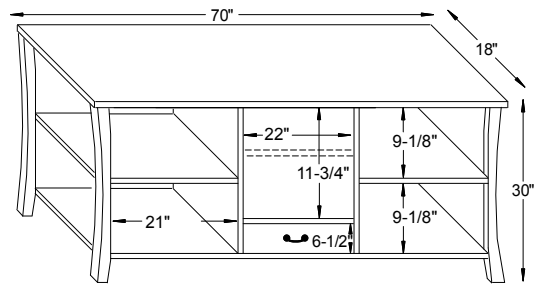

#14-1367 Hall Table
48"W x 16"D x 30"H

Austin Dimensions

Note! Dimensions on Doors and Openings Represent Opening Size

#14-1371

#14-1372

#14-1373

#14-1375

#14-1376