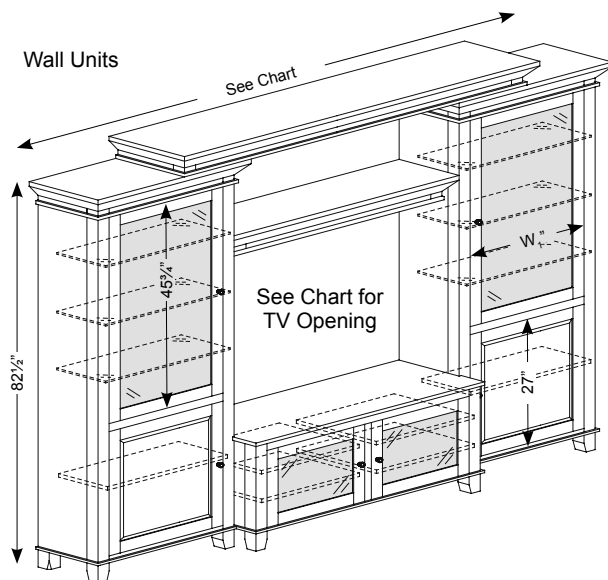

Unit #	W₁	Overall Dimensions			T.V. Opening Size
		Width	Height	Depth	
#13-1240	19⁵/₈"	97¹/₂"	82¹/₂"	20¹/₄"	45"W x 32"H
#13-1241	19⁵/₈"	102¹/₂"	82¹/₂"	20¹/₄"	50"W x 32"H
#13-1242	19⁵/₈"	107¹/₂"	82¹/₂"	20¹/₄"	55"W x 32"H
#13-1243	19⁵/₈"	112¹/₂"	82¹/₂"	20¹/₄"	60"W x 32"H
#13-1245	25⁵/₈"	109¹/₂"	82¹/₂"	20¹/₄"	45"W x 32"H
#13-1246	25⁵/₈"	114¹/₂"	82¹/₂"	20¹/₄"	50"W x 32"H
#13-1247	25⁵/₈"	119¹/₂"	82¹/₂"	20¹/₄"	55"W x 32"H
#13-1248	25⁵/₈"	124¹/₂"	82¹/₂"	20¹/₄"	60"W x 32"H