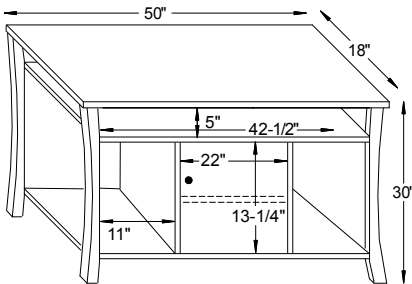

Austin Dimensions

Note! Dimensions on Doors and Openings Represent Opening Size

#14-1381

Middle Shelves Adjustable.