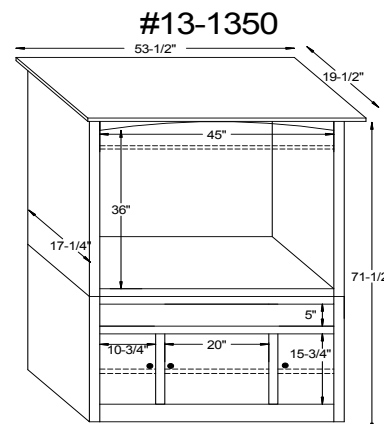

Burlington Dimensions

Note! Dimensions on Doors and Openings Represent Opening Size