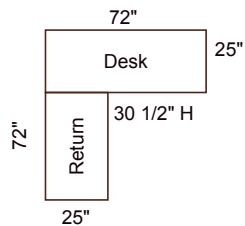

Comfortably relaxing... Comfortably productive...

Keyboard Pullout

Optional Tower Door Opening 13 1/4" W x 23" H

#18-550 L-Desk

72"W x 72"W x 25"D x 30 1/2"H

Desk Features

- Desk includes keyboard two storage drawers and one file drawer
- Return includes pencil drawer, two storage drawers and file drawer
- Hole in desktop behind keyboard
- Surge Protector in kneehole behind keyboard