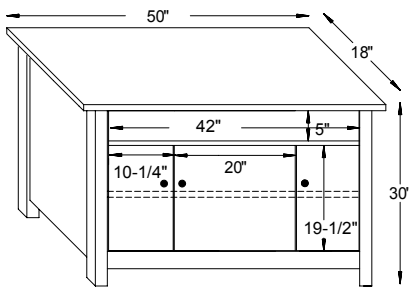

Hampton Dimensions

Note! Dimensions on Doors and Openings Represent Opening Size

#12-471