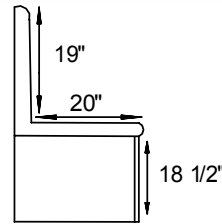

Sofa Beds

(Refer to Seating Catalog for specs)

#6005 Sofa Bed

#6006 Loveseat Bed

Back View

Seating
Measurements

#6000 Riverview Sofa

81½"W x 38½"D x 34"H