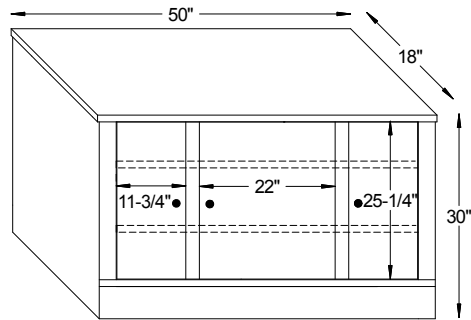

Std. Hardware Pull - K-3489 SN

#1-91 Shown

#1-90 TV Stand 50"W x 18"D x 30"H

#1-91 TV Stand 60"W x 18"D x 30"H

#1-92 TV Stand 70"W x 18"D x 30"H

#1-95 Shown

#1-94 TV Stand 50"W x 18"D x 30"H

#1-95 TV Stand 60"W x 18"D x 30"H

#1-96 TV Stand 70"W x 18"D x 30"H

Urban Occasional Tables

#1-80 Chairside
13"W x 22"D x 24"H

#1-81 End Table
22"W x 24"D x 24"H

#1-84 Coffee Table
42"W x 22"D x 18"H

#1-86 Sofa Table
36"W x 18"D x 30"H

#1-98 Shown

#1-98 Writing Desk
36"W x 20"D x 30"H

#1-99 Writing Desk
48"W x 20"D x 30"H

Quick Ship Dimensions

Note! Dimensions on Doors and Openings Represent Opening Size

#1-30 / 1-50 / 1-70 / 1-90

#1-34 / 1-54 / 1-74 / 1-94