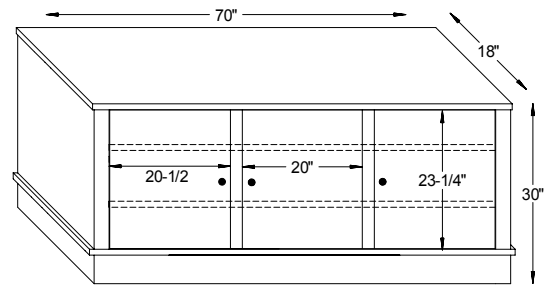

Riverview Dimensions

Note! Dimensions on Doors and Openings Represent Opening Size

#13-2313