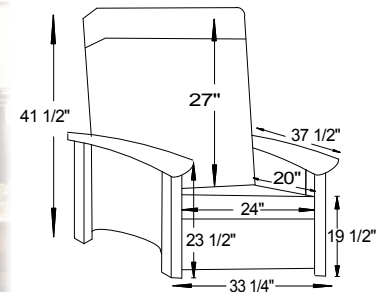

Franchi Seating

Shown in Rustic Cherry OCS-111

Room Setting Fabric-Discontinued

Recliner
Measurements