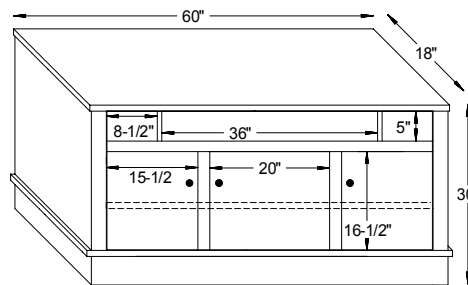

Riverview Dimensions

Note! Dimensions on Doors and Openings Represent Opening Size

#13-2321