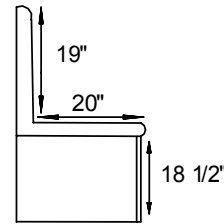

Franchi Seating

Shown in Rustic Cherry OCS-111

Fabric- 3359-K Crimson

Reclining Loveseat & Sofa

(Refer to Seating Catalog for specs)

#4008 Reclining Sofa

#4009 Reclining Loveseat

Sofa Beds

(Refer to Seating Catalog for specs)

#4005 Sofa Bed

#4006 Loveseat Bed

#4000 Franchi Sofa

81½"W x 38½"D x 34"H

Seating
Measurements