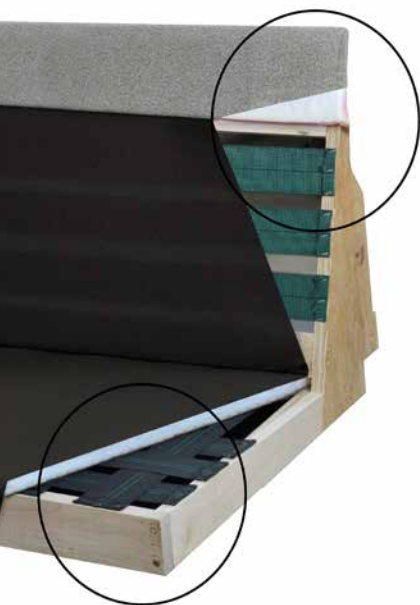

Seating Insert
Construction

Standard Features

Wood Frame

- Full Back & Side Wood Panel Display
- Flat Raised Panels
- Contemporary Clean Style

Upholstery

- Weaver or Buckeye Fabrics & Leathers
- Reversible Back & Seat Cushions
- Fiber Pad with Bonded Foam
- Seat 2.4 Density Foam 6" Thick
- Zippered for Easy Cleaning
- Crisscross Webbing on Back & Seat
- Recliner Foam Density Seat 2.45 / Back 2.38
- Standard: 2-16" Throw Pillows per Sofa and Loveseat
  1-16" Throw Pillow with Chair -Choice of Fabric

Comfortably relaxing... Comfortably productive...