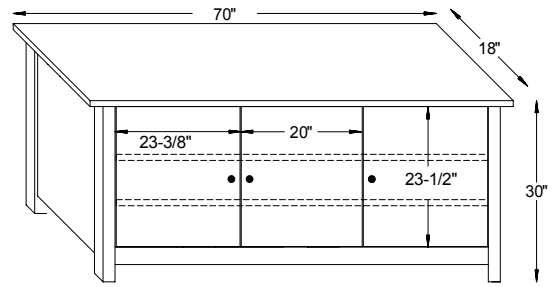

La-Salle Urban Dimensions

Note! Dimensions on Doors and Openings Represent Opening Size

#14-513