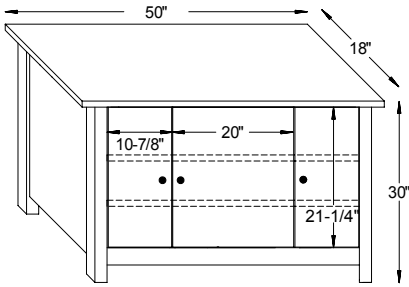

Cranberry Dimensions

Note! Dimensions on Doors and Openings Represent Opening Size

#12-431