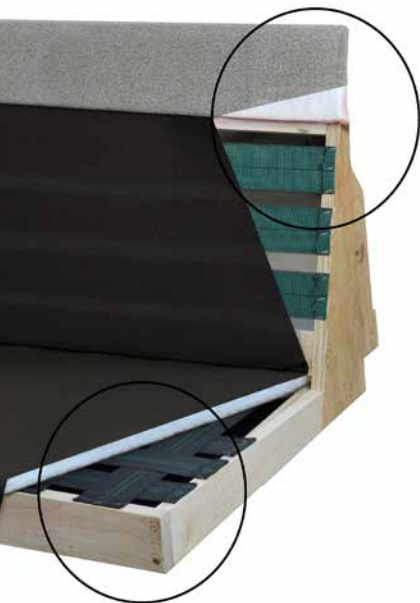

#6010 Riverview Recliner

33 1/4"W x 37 1/4"D x 41 1/2"H

Fabric- 0801-K Chamois

Seating Insert
Construction

Standard Features

Wood Frame

- Full Back & Side Wood Panel Display
- Flat Raised Panels
- Contemporary Clean Style