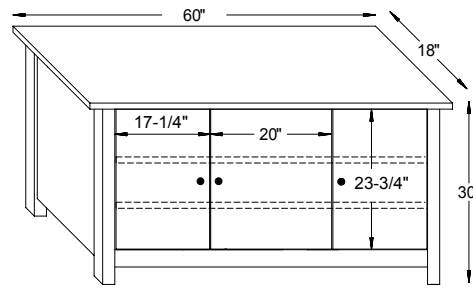

Apache Dimensions

Note! Dimensions on Doors and Openings Represent Opening Size

#12-1312