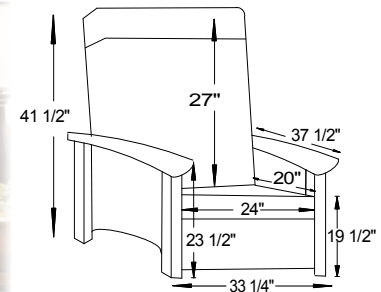

Franchi Seating

Shown in Rustic Cherry OCS-111

Room Setting Fabric- Discontinued

Recliner
Measurements