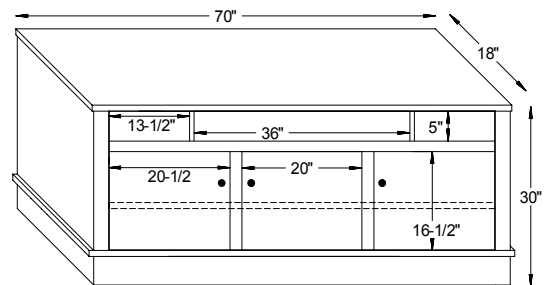

Riverview Dimensions

Note! Dimensions on Doors and Openings Represent Opening Size

#13-2322