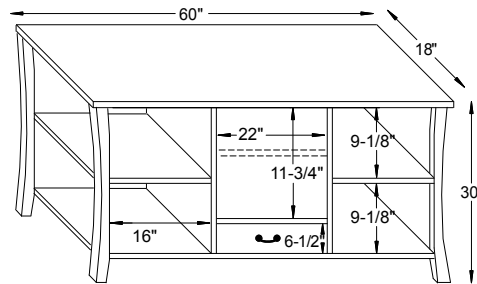

#14-1367 Hall Table
48"W x 16"D x 30"H

Austin Dimensions

Note! Dimensions on Doors and Openings Represent Opening Size

#14-1371

#14-1372

#14-1373

#14-1375

#14-1376