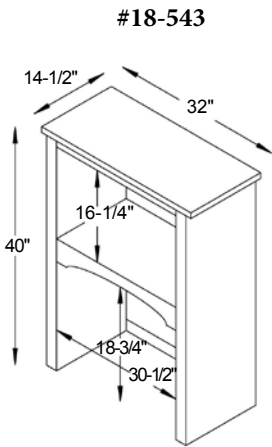

La-Salle Urban Dimensions

Note! Dimensions on Doors and Openings Represent Opening Size