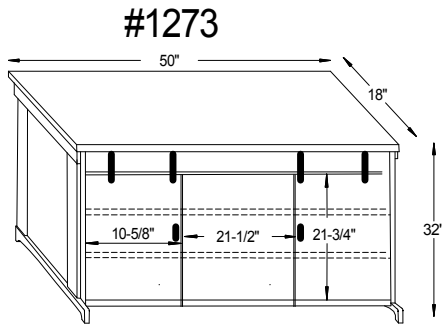

#1269 Hall Table

48"W x 16"D x 30"H

Frontier Dimensions

Note! Dimensions on Doors and Openings Represent Opening Size

Ole Barn Dimensions

Note! Dimensions on Doors and Openings Represent Opening Size

Corner T.V. Console