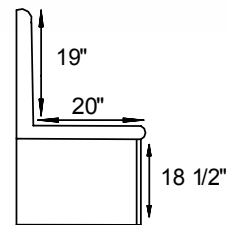

Sofa Beds

(Refer to Seating Catalog for specs)

#6405 Sofa Bed

#6406 Loveseat Bed

Enclosed Panel Sides and Back

Seating
Measurements

#6400 Mission Sofa

81½"W x 38½"D x 34"