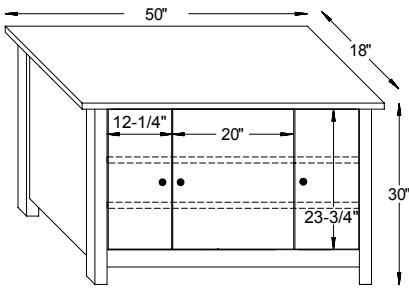

Apache Dimensions

Note! Dimensions on Doors and Openings Represent Opening Size

#12-1311