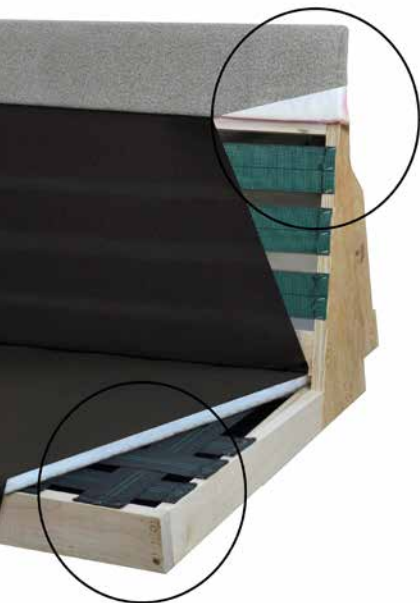

#12-457 Hall Table
48"W x 16"D x 30"H

Shown in Oak OCS-101

Hampton Seating

Recliner
Measurements

Shown in Rustic Cherry OCS-108

Seating Insert
Construction

Standard Features

Wood Frame