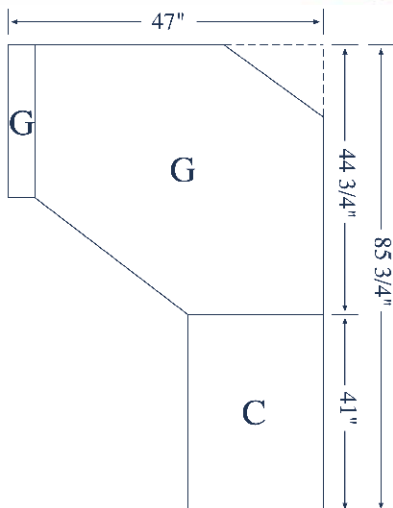

Shown with Doors Closed