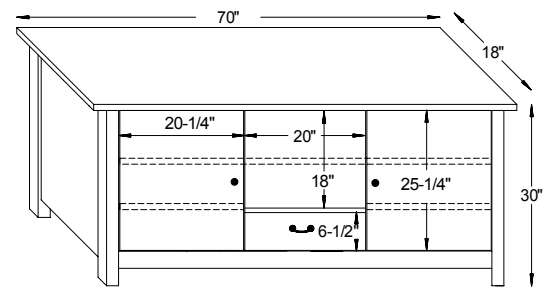

64½"W x 38½"D x 34"H

Hampton Dimensions

Note! Dimensions on Doors and Openings Represent Opening Size

#12-461

#12-462

#12-463

#12-465

#12-466