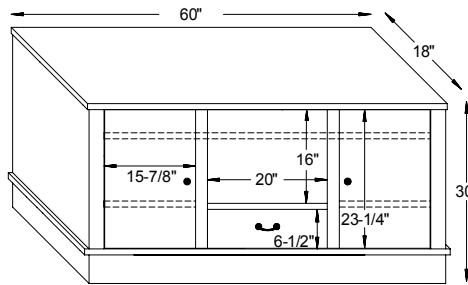

Liberty Mission Dimensions   **Note! Dimensions on Doors and Openings Represent Opening Size**

#12-1616