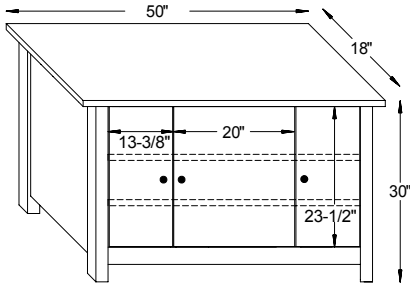

38"W x 35 $\frac{3}{4}$ "D x 34"H

#8003 La-Salle Urban Ottoman

24 $\frac{1}{4}$ "W x 18 $\frac{1}{4}$ "D x 16"H

#8001 La-Salle Urban Loveseat

64"W x 35 $\frac{3}{4}$ "D x 34"H

La-Salle Urban Dimensions

Note! Dimensions on Doors and Openings Represent Opening Size