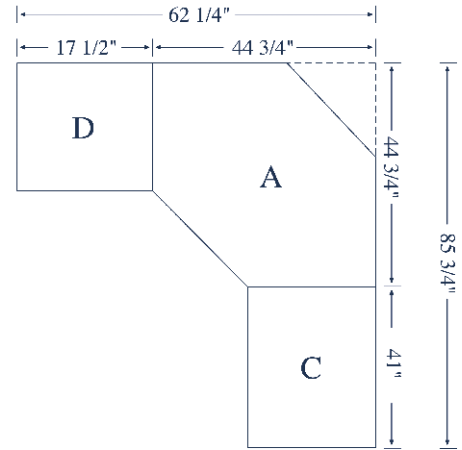

Shown with Doors Closed