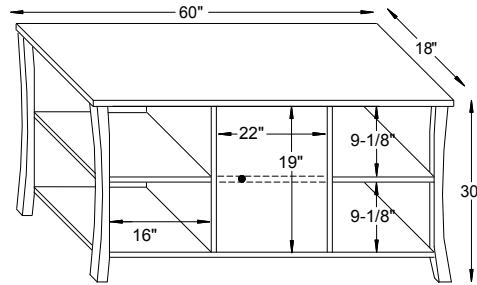

#14-1367 Hall Table
48"W x 16"D x 30"H

Austin Dimensions

Note! Dimensions on Doors and Openings Represent Opening Size

#14-1371

#14-1372

#14-1373

#14-1375

#14-1376