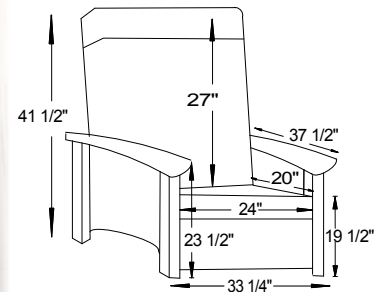

#5032 Woodbury Chair

38½"W x 39¼"D x 34"H

#5033 Woodbury Ottoman

24¼"W x 18¼"D x 16"H

#5031 Woodbury Loveseat

64½"W x 39¼"D x 34"H

Shown in Brown Maple OCS-113

Woodland Shaker Seating