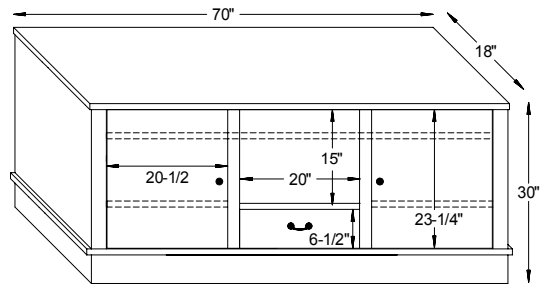

Burlington Dimensions

Note! Dimensions on Doors and Openings Represent Opening Size

#13-1337