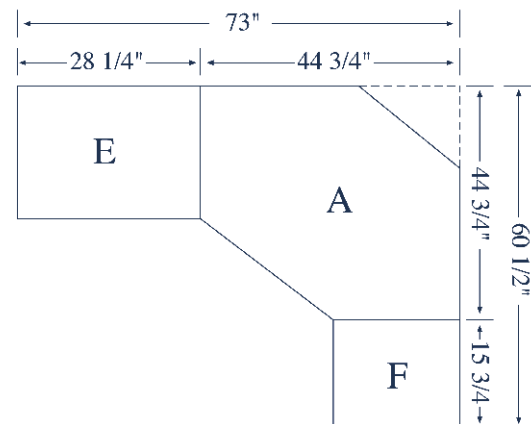

#82 6-piece Corner Computer Center

Left wall space 73"W x 24"D
Right wall space 60½"W x 24"D
Ends 70" H; Corner 74¾"H
Monitor Opening 38¼"W x 28½"D x 22"H
Printer Opening 21¼"W x 20"D x 13½"H
Tower Opening 11"W x 22¼"D x 23½"H

Shown in
Oak OCS-102
Knob K-107-AEM

Shown with Doors Closed