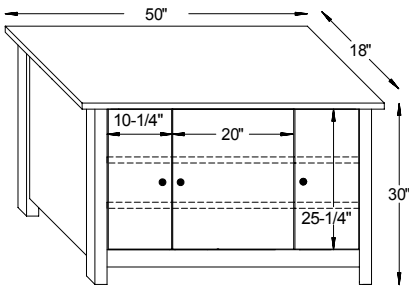

Hampton Dimensions

Note! Dimensions on Doors and Openings Represent Opening Size

#12-461