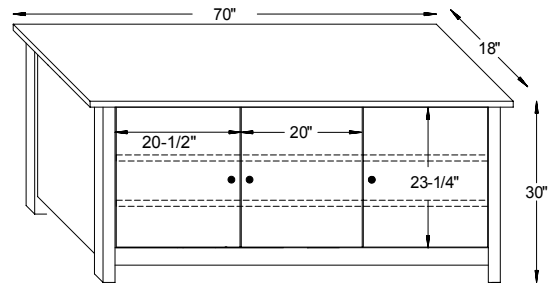

Berlin Dimensions

Note! Dimensions on Doors and Openings Represent Opening Size

#13-123