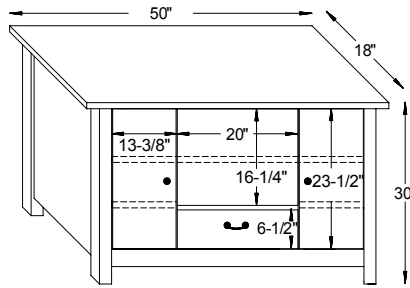

La-Salle Urban Dimensions

Note! Dimensions on Doors and Openings Represent Opening Size

#14-515