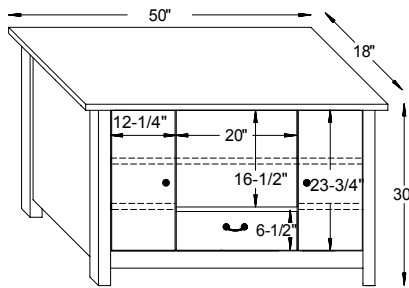

#12-1307 Hall Table
48"W x 16"D x 30"H

Apache Dimensions

Note! Dimensions on Doors and Openings Represent Opening Size

#12-1311

#12-1312

#12-1313

#12-1315

#12-1316