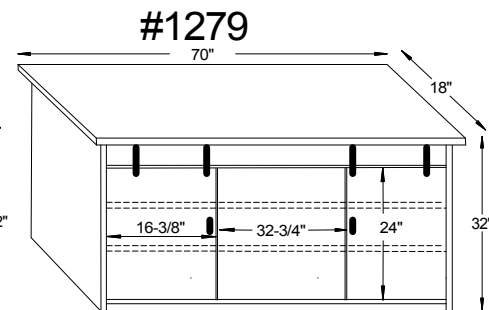

#1269 Hall Table

48"W x 16"D x 30"H

Frontier Dimensions

Note! Dimensions on Doors and Openings Represent Opening Size

Ole Barn Dimensions

Note! Dimensions on Doors and Openings Represent Opening Size

Corner T.V. Console