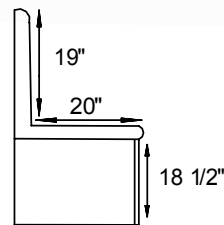

Seating Measurements

#4030 Cranberry Sofa

81½"W x 38½"D x 34"H