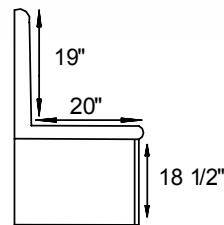

Seating Measurements

#6600 Hampton Sofa

81½"W x 38½"D x 34"H