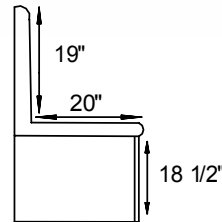

Seating
Measurements

#6420 Liberty Sofa

81½"W x 40½"D x 34"H