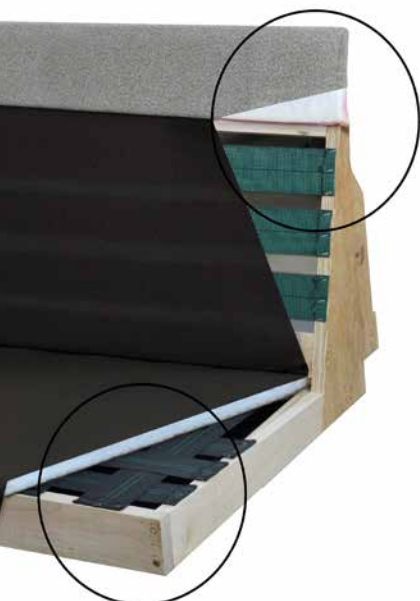

Recliner
Measurements

#5010 Woodland Shaker Recliner

33 1/4"W x 37 1/2"D x 41 1/2"H

Fabric- 3351-K Beauty

Seating Insert
Construction

Standard Features

Wood Frame

- Full Back & Side Wood Panel Display
- Flat Raised Panels
- Contemporary Clean Style