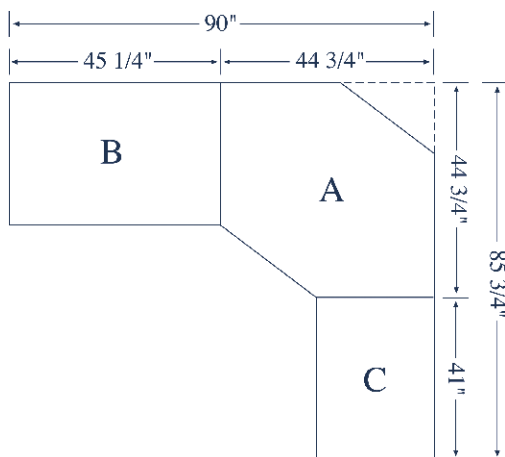

#80 6-piece Deluxe Corner Computer Center

Left wall space 90" W x 24" D;
Right wall space 85 3/4" W x 24" D;
Ends 70" H; Corner 74 3/4" H
Monitor Opening 28 1/4" W x 28 1/2" D x 22" H
Printer Opening 21 1/4" W x 20" D x 13 1/2" H
Tower Opening 11" W x 22 1/4" D x 23 1/2" H

Shown in
Oak OCS-102
Knob K-107-AEM

#80 Shown with Doors Closed