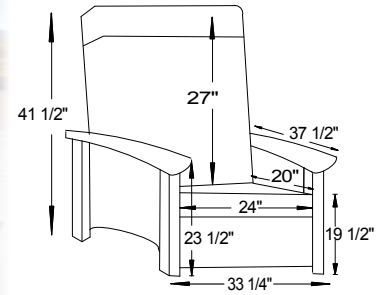

#13-1205 Square Coffee Table
36"W x 36"D x 18"H

#13-1205-36Rd Round Coffee Table
36"Rd. x 18"H

Foot Detail

#13-1206 Sofa Table
36"W x 18"D x 30"H

#13-1207 Hall Table
48"W x 16"D x 30"H

Arlington Seating

Recliner
Measurements