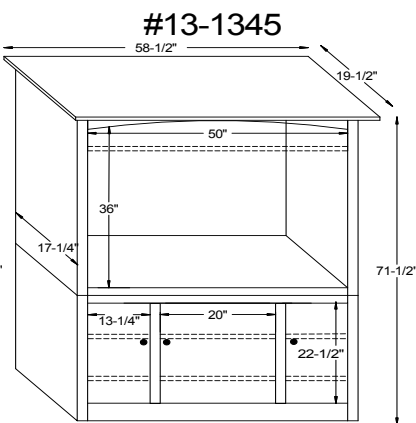

Burlington Dimensions

Note! Dimensions on Doors and Openings Represent Opening Size