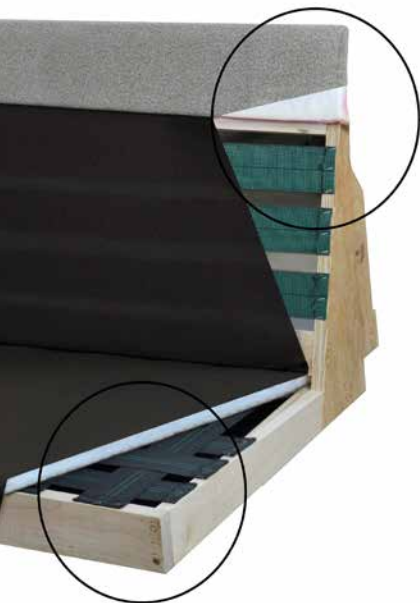

#5040 Woodbury Recliner

33 1/4"W x 37 1/2"D x 41 1/2"H

Fabric- 0801-K Chamois

Standard Features

Wood Frame

- Full Back & Side Wood Panel Display
- Flat Raised Panels
- Contemporary Clean Style

Upholstery

- Weaver or Buckeye Fabrics & Leathers
- Reversible Back & Seat Cushions
- Fiber Pad with Bonded Foam
- Seat 2.4 Density Foam 6" Thick
- Zippered for Easy Cleaning
- Crisscross Webbing on Back & Seat
- Recliner Foam Density Seat 2.45 / Back 2.38
- Standard: 2-16" Throw Pillows per Sofa and Loveseat
1-16" Throw Pillow with Chair -Choice of Fabric