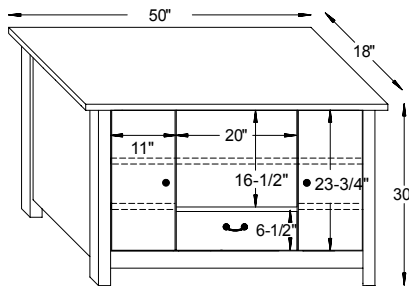

Franchi Dimensions

Note! Dimensions on Doors and Openings Represent Opening Size

#13-415