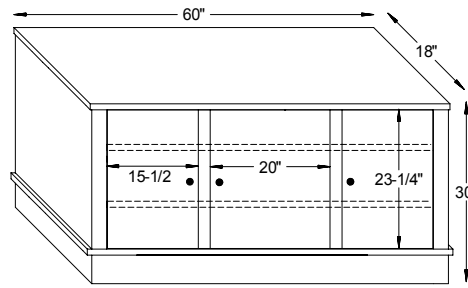

38½"W x 40½"D x 34"H

#6023 Burlington Ottoman

24¼"W x 18¼"D x 16"H

#6021 Burlington Loveseat

64½"W x 40½"D x 34"H

Burlington Dimensions

Note! Dimensions on Doors and Openings Represent Opening Size

#13-1331