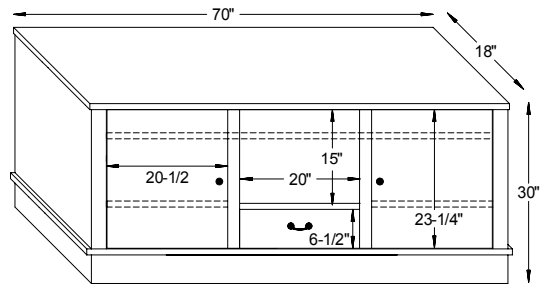

Riverview Dimensions

Note! Dimensions on Doors and Openings Represent Opening Size

#13-2317