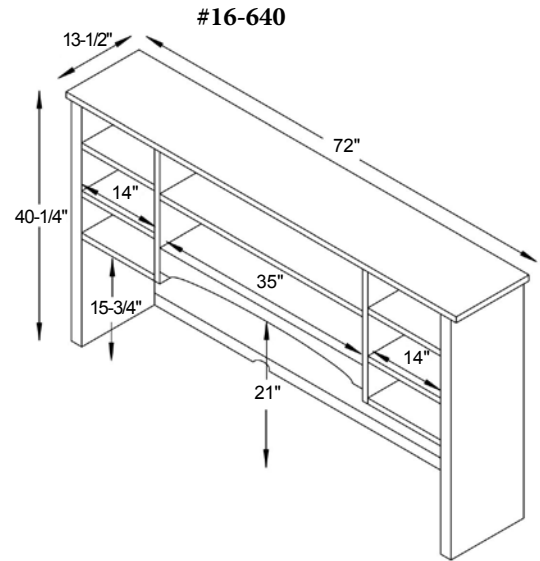

Prairie Mission Dimensions

Note! Dimensions on Doors and Openings Represent Opening Size