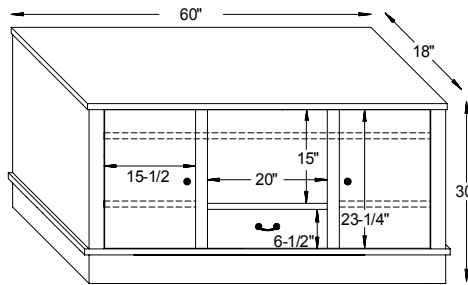

Burlington Dimensions

Note! Dimensions on Doors and Openings Represent Opening Size

#13-1336