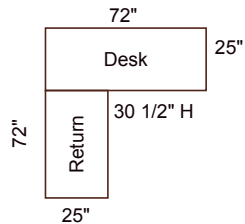

Comfortably relaxing... Comfortably productive...

Keyboard Pullout

Optional Tower Door Opening 13 1/4"W x 23"H

#17-550 L-Desk

72"W x 72"W x 25"D x 30 1/2"H

Desk Features

- Desk includes keyboard two storage drawers and one file drawer
- Return includes pencil drawer, two storage drawers and file drawer
- Hole in desktop behind keyboard
- Surge Protector in kneehole behind keyboard