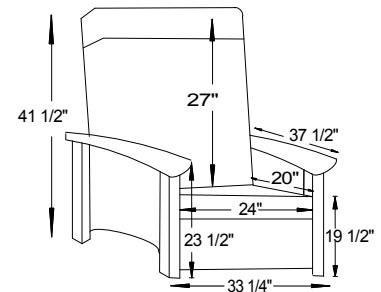

#12-1605-36Rd Round Coffee Table
36"Rd. x 18"H

Foot Detail

#12-1606 Sofa Table
36"W x 18"D x 30"H

#12-1607 Hall Table
48"W x 16"D x 30"H

Liberty Mission Seating

Recliner
Measurements

Also available with closed sides.