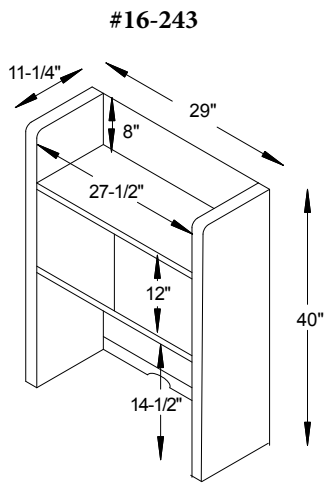

#16-277 Credenza Desk
60"W x 24"D x 30½"H

Rivertowne Hutch Tops

#16-242 Hutch
48"W x 11¼"D x 40"H

#16-241 Hutch
60"W x 11¼"D x 40"H

Rivertowne Dimensions

Note! Dimensions on Doors and Openings Represent Opening Size