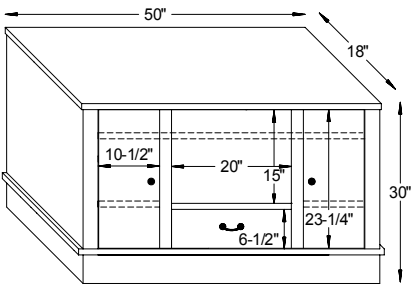

Riverview Dimensions

Note! Dimensions on Doors and Openings Represent Opening Size

#13-2315