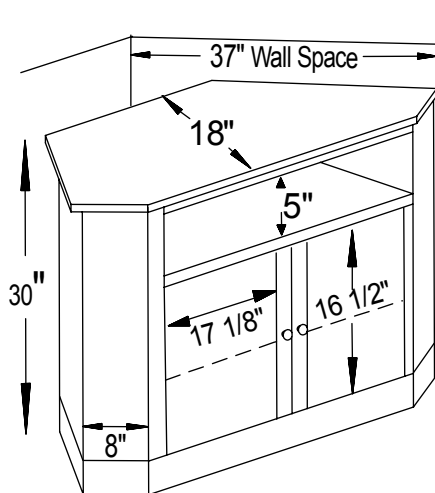

#12-2236 #13-2366 #12-2436