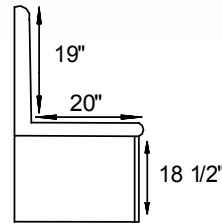

Sofa Beds

(Refer to Seating Catalog for specs)

#6605 Sofa Bed

#6606 Loveseat Bed

Back View

Seating Measurements

#6600 Hampton Sofa

81½"W x 38½"D x 34"H