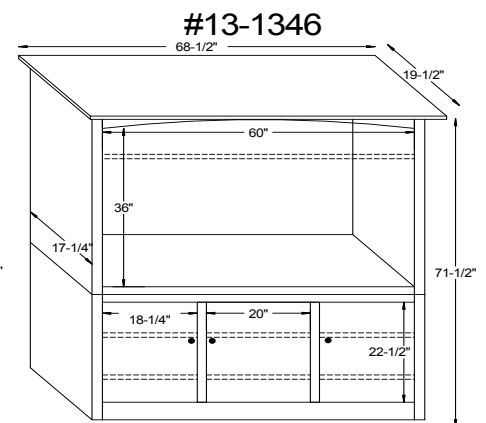

Burlington Dimensions

Note! Dimensions on Doors and Openings Represent Opening Size