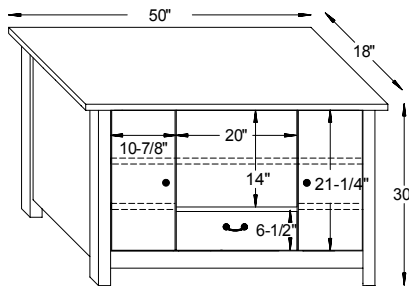

Cranberry Dimensions

Note! Dimensions on Doors and Openings Represent Opening Size

#12-435