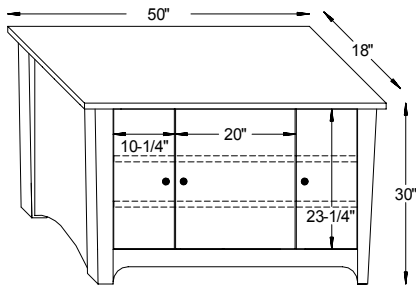

81½"W x 39¼"D x 34"H

#5002 Woodland Shaker Chair

38½"W x 39¼"D x 34"H

#5003 Woodland Shaker Ottoman

24¼"W x 18¼"D x 16"H

#5001 Woodland Shaker Loveseat

64½"W x 39¼"D x 34"H

Woodland Shaker Dimensions Note! Dimensions on Doors and Openings Represent Opening Size