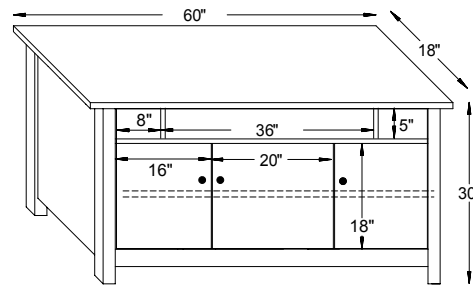

Franchi Dimensions

Note! Dimensions on Doors and Openings Represent Opening Size

#13-422