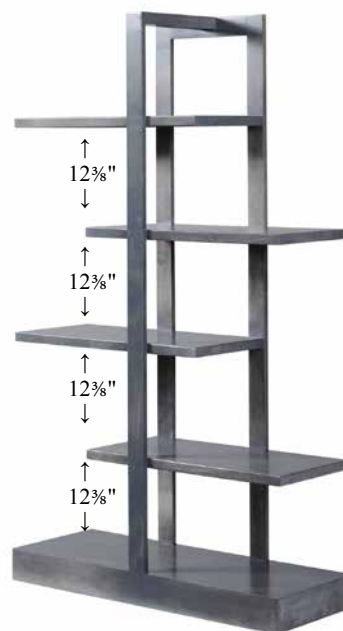

18-4272 Display

42"W x 15"D x 72"H

Shown in

Brown Maple OCS-118