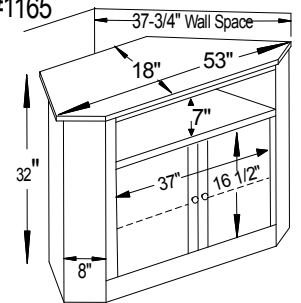

#1164

#1165

#1165 Shown