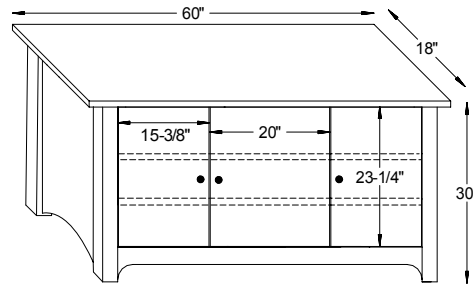

Arlington Dimensions

Note! Dimensions on Doors and Openings Represent Opening Size

#13-1212

Unit #	W₁	Overall Dimensions			T.V. Opening Size
		Width	Height	Depth	
#13-1240	19⁵/₈"	97¹/₂"	82¹/₂"	20¹/₄"	45"W x 32"H
#13-1241	19⁵/₈"	102¹/₂"	82¹/₂"	20¹/₄"	50"W x 32"H
#13-1242	19⁵/₈"	107¹/₂"	82¹/₂"	20¹/₄"	55"W x 32"H
#13-1243	19⁵/₈"	112¹/₂"	82¹/₂"	20¹/₄"	60"W x 32"H
#13-1245	25⁵/₈"	109¹/₂"	82¹/₂"	20¹/₄"	45"W x 32"H
#13-1246	25⁵/₈"	114¹/₂"	82¹/₂"	20¹/₄"	50"W x 32"H
#13-1247	25⁵/₈"	119¹/₂"	82¹/₂"	20¹/₄"	55"W x 32"H
#13-1248	25⁵/₈"	124¹/₂"	82¹/₂"	20¹/₄"	60"W x 32"H