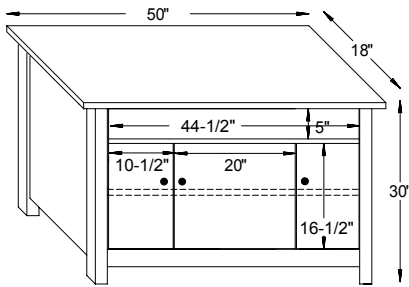

Berlin Dimensions

Note! Dimensions on Doors and Openings Represent Opening Size

#13-131