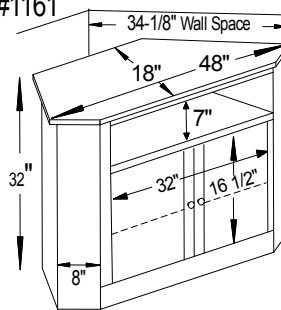

Note! Dimensions on Doors and Openings Represent Opening Size

#1160

#1161