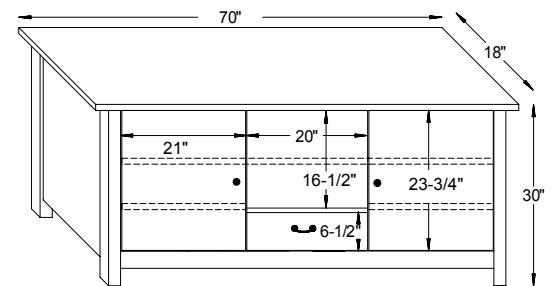

Franchi Dimensions

Note! Dimensions on Doors and Openings Represent Opening Size

#13-417