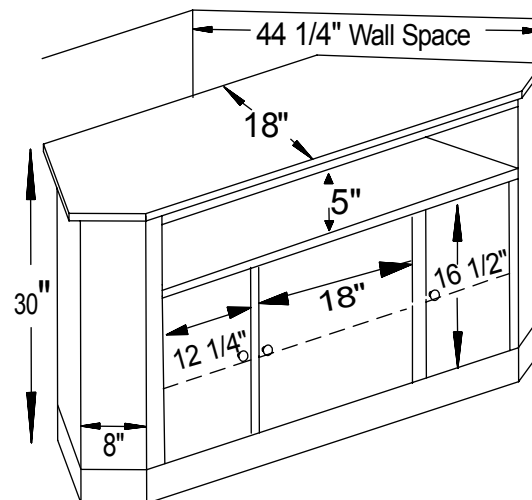

#12-2238 #13-2368 #12-2438