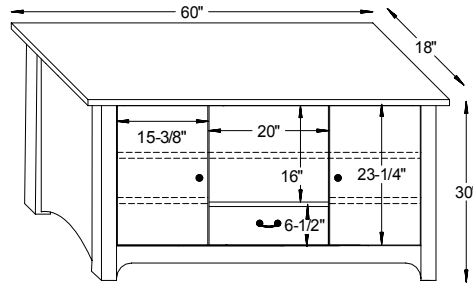

Arlington Dimensions

Note! Dimensions on Doors and Openings Represent Opening Size

#13-1216

Unit #	W₁	Overall Dimensions			T.V. Opening Size
		Width	Height	Depth	
#13-1240	19⁵/₈"	97¹/₂"	82¹/₂"	20¹/₄"	45"W x 32"H
#13-1241	19⁵/₈"	102¹/₂"	82¹/₂"	20¹/₄"	50"W x 32"H
#13-1242	19⁵/₈"	107¹/₂"	82¹/₂"	20¹/₄"	55"W x 32"H
#13-1243	19⁵/₈"	112¹/₂"	82¹/₂"	20¹/₄"	60"W x 32"H
#13-1245	25⁵/₈"	109¹/₂"	82¹/₂"	20¹/₄"	45"W x 32"H
#13-1246	25⁵/₈"	114¹/₂"	82¹/₂"	20¹/₄"	50"W x 32"H
#13-1247	25⁵/₈"	119¹/₂"	82¹/₂"	20¹/₄"	55"W x 32"H
#13-1248	25⁵/₈"	124¹/₂"	82¹/₂"	20¹/₄"	60"W x 32"H