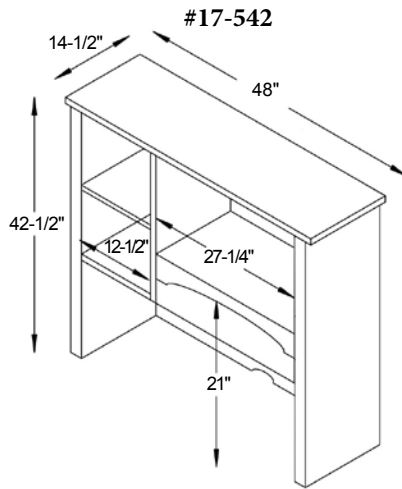

Woodbury Hutch Tops

#17-542 Hutch
48"W x 14½"D x 42½"H

#17-541 Hutch
60"W x 14½"D x 42½"H

Woodbury Dimensions

Note! Dimensions on Doors and Openings Represent Opening Size

Shown in Brown Maple OCS-121

Woodland Shaker Office Suite