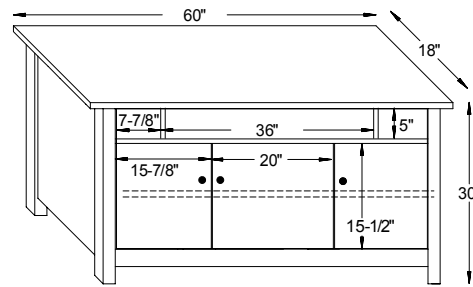

Cranberry Dimensions

Note! Dimensions on Doors and Openings Represent Opening Size

#12-442