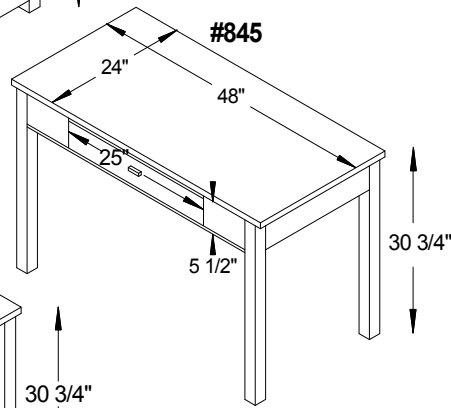

Arlington Modular Dimensions

Note! Dimensions on Doors and Openings Represent Opening Size