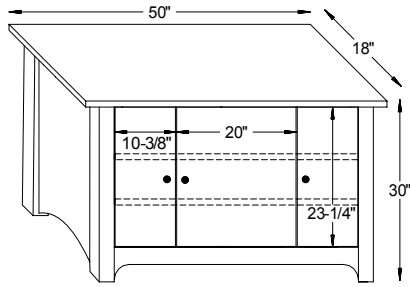

#7002 Arlington Chair

38½"W x 38½"D x 34"H

#7003 Arlington Ottoman

24¼"W x 18¼"D x 16"H

#7001 Arlington Loveseat

64½"W x 38½"D x 34"H

Arlington Dimensions

Note! Dimensions on Doors and Openings Represent Opening Size