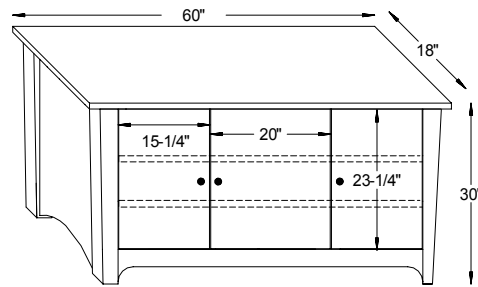

Woodland Shaker Dimensions Note! Dimensions on Doors and Openings Represent Opening Size

#12-212