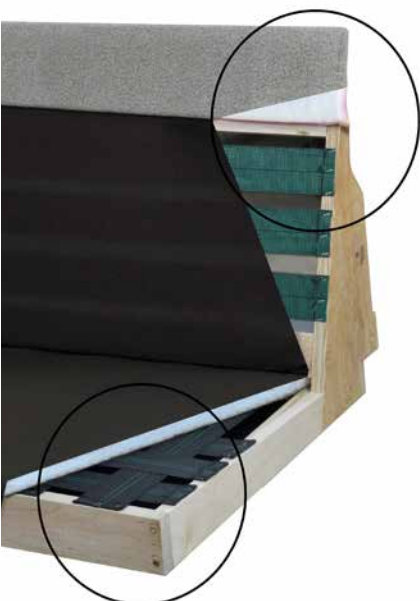

Seating Insert
Construction

Standard Features

Wood Frame

- Full Back & Side Wood Panel Display
- Flat Raised Panels
- Contemporary Clean Style

Upholstery

- Weaver or Buckeye Fabrics & Leathers
- Reversible Back & Seat Cushions
- Fiber Pad with Bonded Foam
- Seat 2.4 Density Foam 6" Thick
- Zippered for Easy Cleaning
- Crisscross Webbing on Back & Seat
- Recliner Foam Density Seat 2.45 / Back 2.38
- Standard: 2-16" Throw Pillows per Sofa and Loveseat
  1-16" Throw Pillow with Chair -Choice of Fabric

Comfortably relaxing... Comfortably productive...