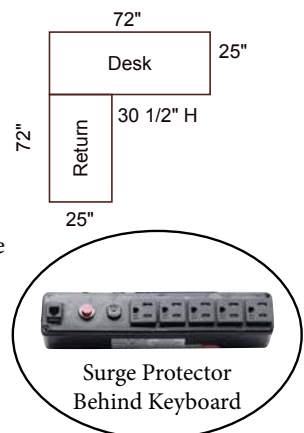

Comfortably relaxing... Comfortably productive...

Keyboard Pullout

Optional Tower Door Opening 15"W x 23 3/4"H

#17-750 L-Desk
72"W x 72"W x 25"D x 30 1/2"H

Desk Features

- Desk includes keyboard two storage drawers and one file drawer
- Return includes pencil drawer, two storage drawers and file drawer
- Hole in desktop behind keyboard
- Surge Protector in kneehole behind keyboard