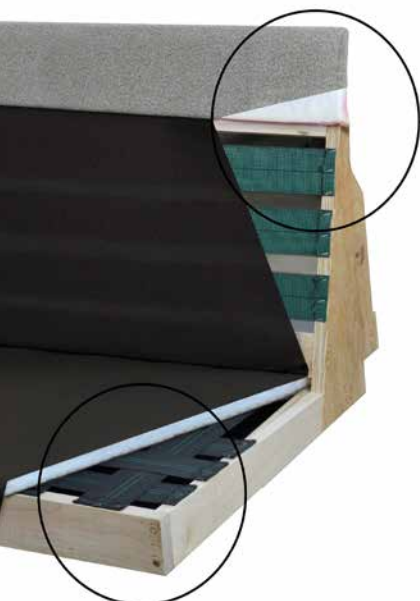

Seating Insert
Construction

Standard Features

Wood Frame

- Full Back & Side Wood Panel Display
- Flat Raised Panels
- Contemporary Clean Style

Upholstery

- Weaver or Buckeye Fabrics & Leathers
- Reversible Back & Seat Cushions
- Fiber Pad with Bonded Foam
- Seat 2.4 Density Foam 6" Thick
- Zippered for Easy Cleaning
- Crisscross Webbing on Back & Seat
- Recliner Foam Density Seat 2.45 / Back 2.38
- Standard: 2-16" Throw Pillows per Sofa and Loveseat
1-16" Throw Pillow with Chair -Choice of Fabric