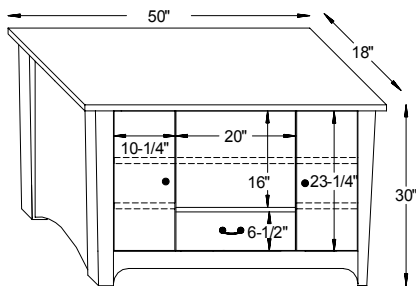

Woodland Shaker Dimensions Note! Dimensions on Doors and Openings Represent Opening Size

#12-215