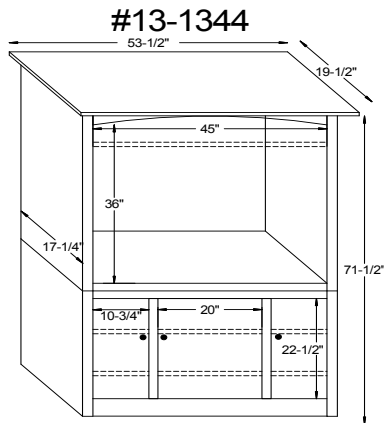

Burlington Dimensions

Note! Dimensions on Doors and Openings Represent Opening Size