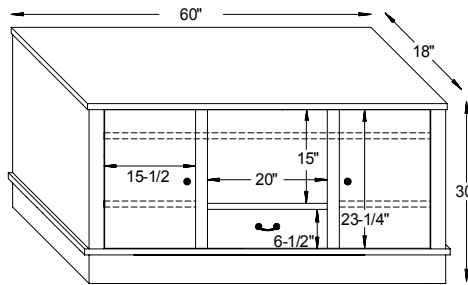

Riverview Dimensions

Note! Dimensions on Doors and Openings Represent Opening Size

#13-2316