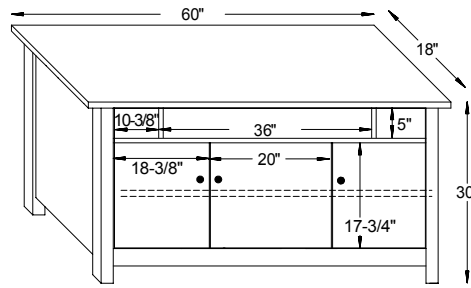

La-Salle Urban Dimensions

Note! Dimensions on Doors and Openings Represent Opening Size

#14-522