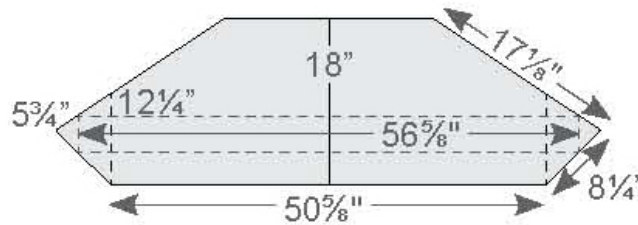

#12-2236 #13-2366 #12-2436