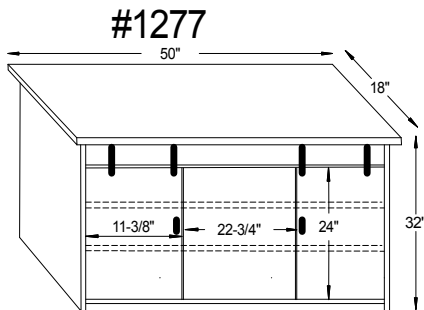

#1269 Hall Table

48"W x 16"D x 30"H

Frontier Dimensions

Note! Dimensions on Doors and Openings Represent Opening Size

Ole Barn Dimensions

Note! Dimensions on Doors and Openings Represent Opening Size

Corner T.V. Console