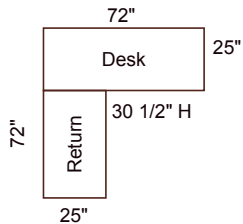

Comfortably relaxing... Comfortably productive...

Keyboard Pullout

Optional Tower Door Opening 15"W x 23 3/4"H

#16-650 L-Desk

72"W x 72"W x 25"D x 30 1/2"H

Desk Features

- Desk includes keyboard two storage drawers and one file drawer
- Return includes pencil drawer, two storage drawers and file drawer
- Hole in desktop behind keyboard
- Surge Protector in kneehole behind keyboard