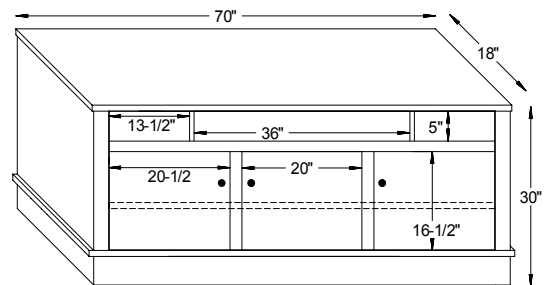

Burlington Dimensions

Note! Dimensions on Doors and Openings Represent Opening Size

#13-1343