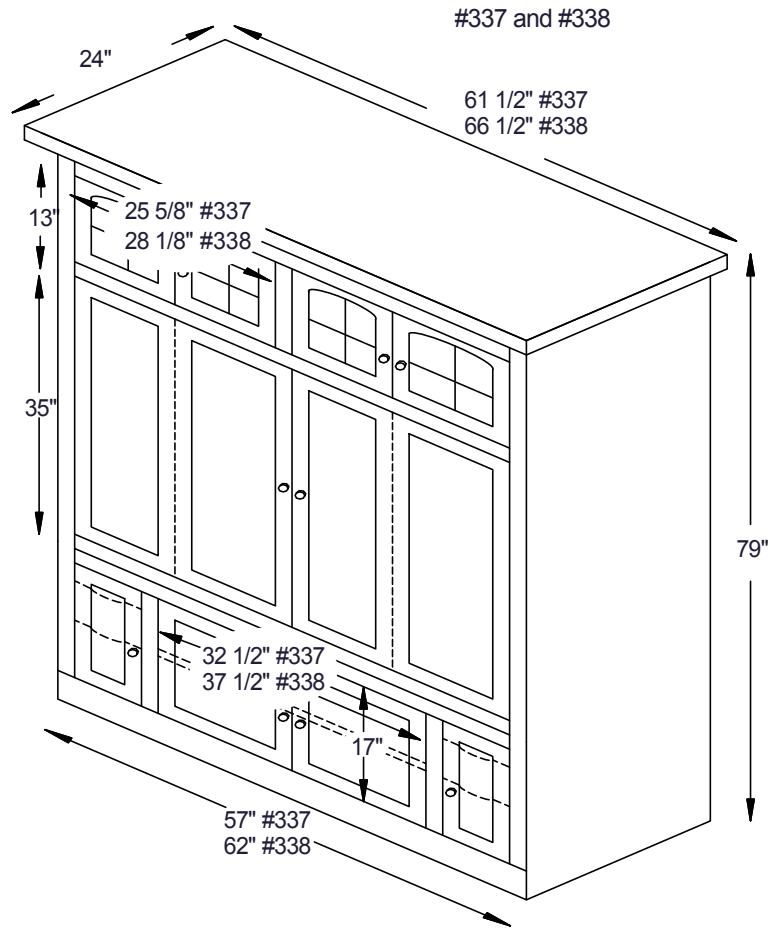

Entertainment Center Dimensions

Note! Dimensions on Doors and Openings Represent Opening Size

Standard Features

Top Unit

- Arched Glass Doors with Grids (Flat Glass)
- Raised Panel Bifold Pocket Doors
- Vent Holes in Back
- 2 Can Lights with Touch Switch (337 & 338 only)
- Crown Moulding
- Knife Hinges

Bottom Unit

- Raised Panel Doors
- Glass Doors (Flat Glass)
- Four Hidden DVD/CD Drawers with Dividers
- Adjustable Shelf
- Vent Holes in Back
- Base Board
- Knife Hinges

Options

- Wooden Knobs
- Hardware in Stock
- Beveled Glass Bottom Doors Only