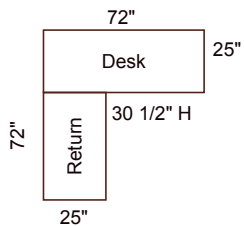

#16-250 L-Desk

72"W x 72"W x 25"D x 30 1/2"H

Desk Features

- Desk includes keyboard two storage drawers and one file drawer
- Return includes pencil drawer, two storage drawers and file drawer
- Hole in desktop behind keyboard
- Surge Protector in kneehole behind keyboard

Shown in Brown Maple OCS-113

#16-240 Hutch

72"W x 11 1/4"D x 40"H

Hutch Features

- Adjustable shelves
- Task Light
- Wood doors

Comfortably relaxing... Comfortably productive...