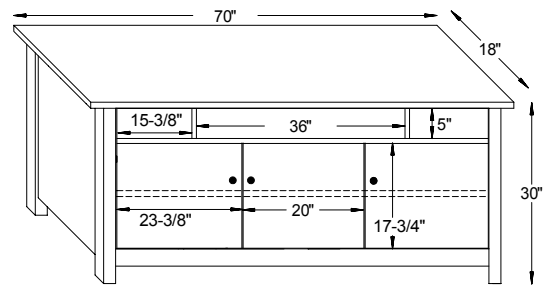

La-Salle Urban Dimensions

Note! Dimensions on Doors and Openings Represent Opening Size

#14-523