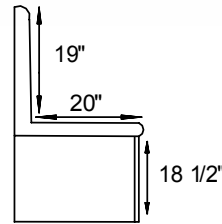

Seating Measurements

#6020 Burlington Sofa

81½"W x 40½"D x 34"H