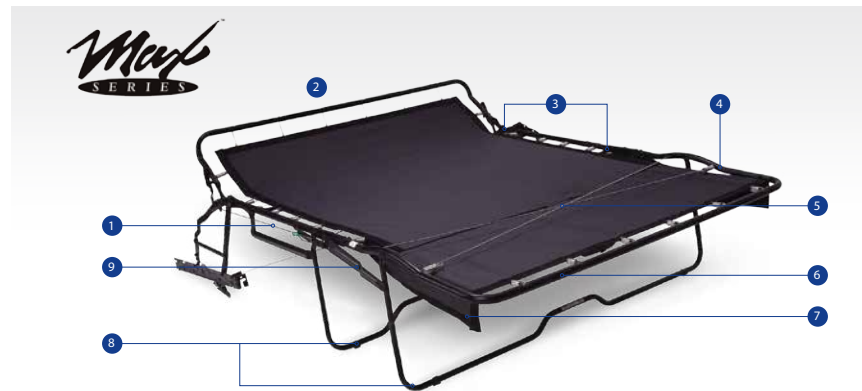

Loveseat Mattress Size - 52"W x 71½" Long

Inner Spring Mattress - 4¾" Thick

Sofa Bed Features:

Fabric or Leather

Crisscross Webbing on Back

See Specifics on Bed per diagram

Our Warranty on All Seating

A full year warranty for quality or craftsmanship on wood construction.