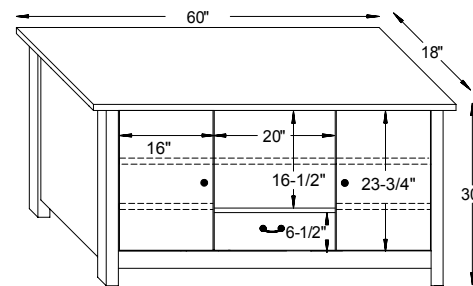

Franchi Dimensions

Note! Dimensions on Doors and Openings Represent Opening Size

#13-416