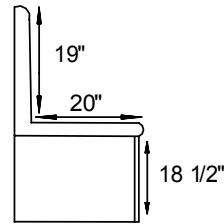

Seating Measurements

#5000 Woodland Shaker Sofa

81½"W x 39¼"D x 34"H