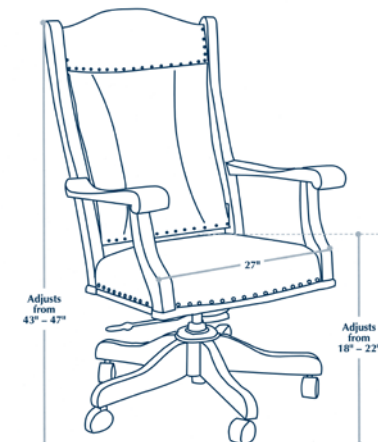

RDAC-330
Royal Desk Arm Chair

#OC50 Desk Chair

#SC50 Side Chair

DCL-56

#DC55 Desk Chair

Heirwood Computer Centers

Available in Oak, Cherry and Q.S.W.O.

Choose from three styles