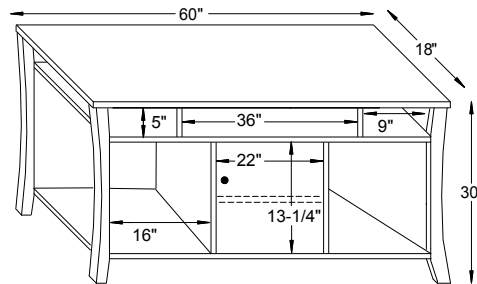

Austin Dimensions

Note! Dimensions on Doors and Openings Represent Opening Size

#14-1382

Middle Shelves Adjustable.