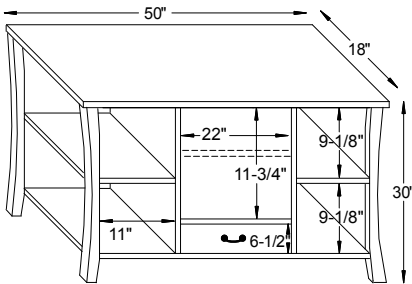

#14-1367 Hall Table
48"W x 16"D x 30"H

Austin Dimensions

Note! Dimensions on Doors and Openings Represent Opening Size

#14-1371

#14-1372

#14-1373

#14-1375

#14-1376