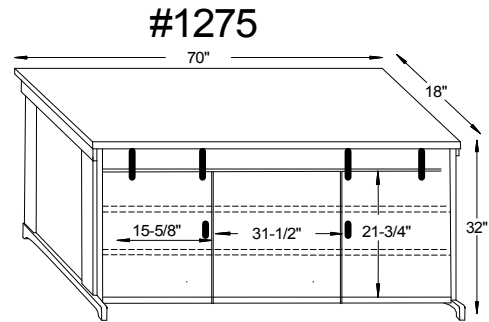

#1269 Hall Table

48"W x 16"D x 30"H

Frontier Dimensions

Note! Dimensions on Doors and Openings Represent Opening Size

Ole Barn Dimensions

Note! Dimensions on Doors and Openings Represent Opening Size

Corner T.V. Console