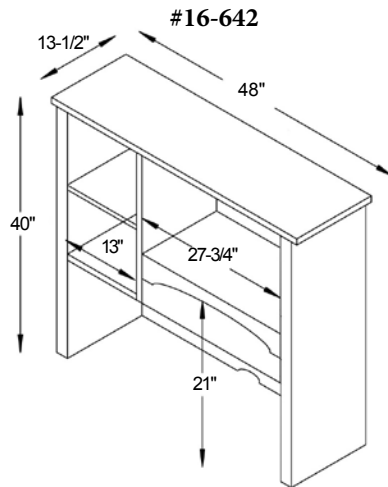

Prairie Mission Dimensions

Note! Dimensions on Doors and Openings Represent Opening Size