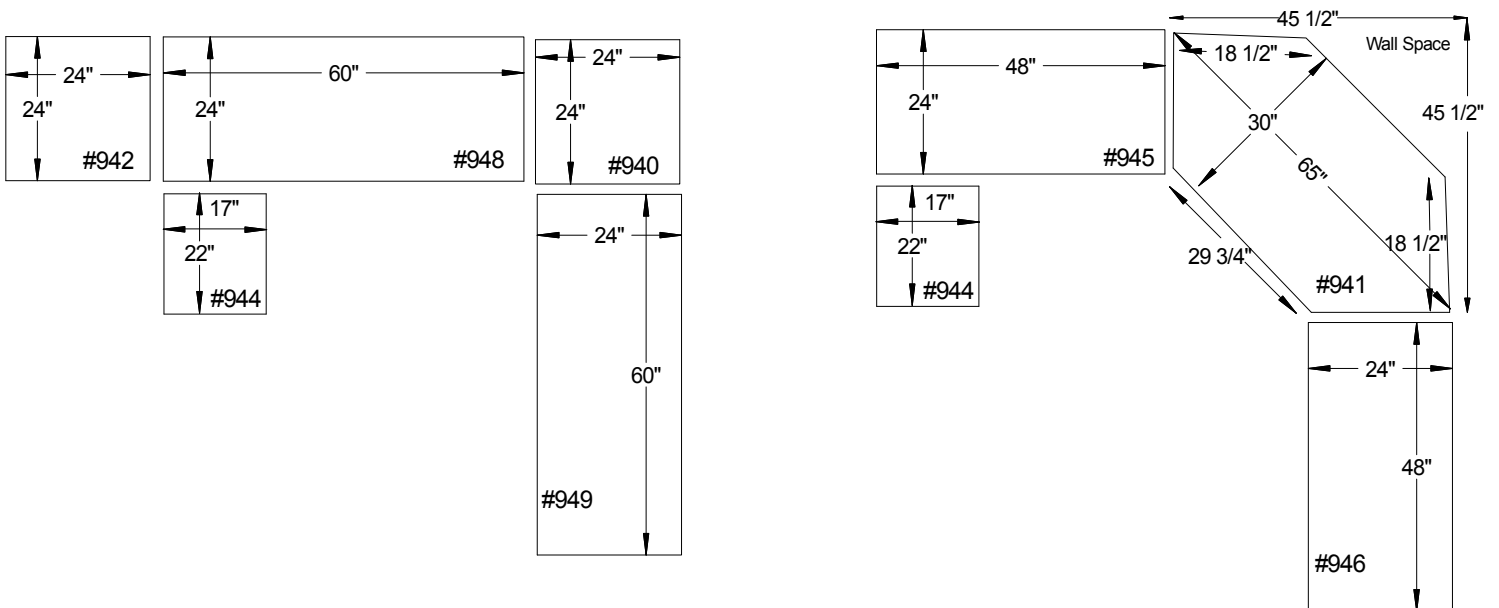

Floor Plan Layouts