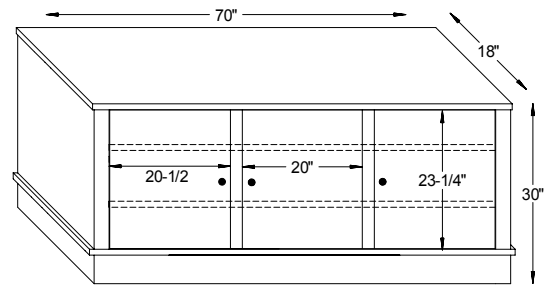

Burlington Dimensions

Note! Dimensions on Doors and Openings Represent Opening Size

#13-1333