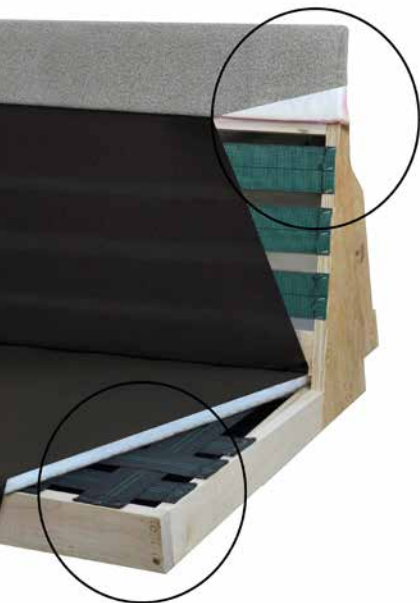

Seating Insert
Construction

Comfortably relaxing... Comfortably productive...