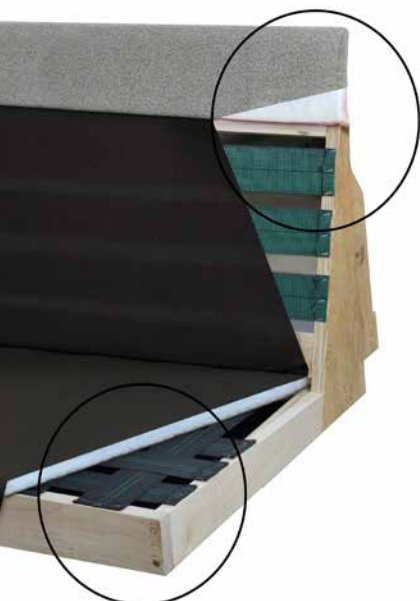

#6610 Hampton Recliner
33 1/4"W x 37 1/2"D x 41 1/2"H

Fabric- 7821-K Vega

Seating Insert
Construction

Standard Features

Wood Frame

- Full Back & Side Wood Panel Display
- Flat Raised Panels
- Contemporary Clean Style