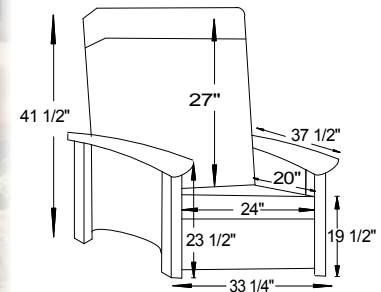

Recliner
Measurements

#6010 Riverview Recliner
33 1/4"W x 37 1/2"D x 41 1/2"H

Fabric- 0801-K Chamois

Seating Insert
Construction

Standard Features

Wood Frame

- Full Back & Side Wood Panel Display
- Flat Raised Panels
- Contemporary Clean Style