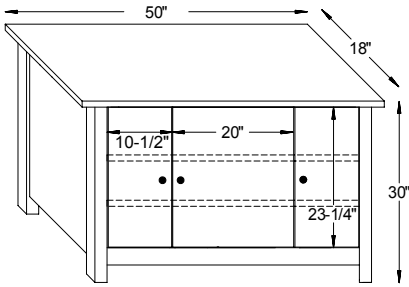

Berlin Dimensions

Note! Dimensions on Doors and Openings Represent Opening Size

#13-121