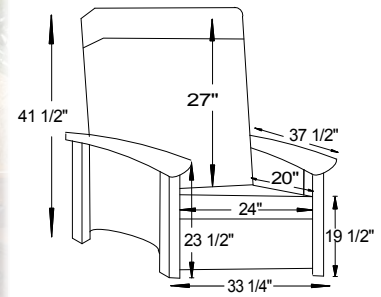

#6002 Riverview Chair

38½"W x 38½"D x 34"H

#6003 Riverview Ottoman

24¼"W x 18¼"D x 16"H

#6001 Riverview Loveseat

64½"W x 38½"D x 34"H

Woodbury Seating

Recliner
Measurements