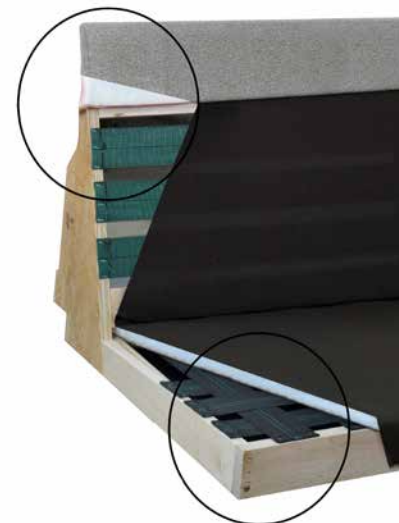

Fabric: 3466-K Bark

Classic Seating Cushion With Cording

Upholstery Standard Features
(Available on any of our Standard Styles)

Weaver & Buckeye Fabrics

Seat 6" - 2.4 Density w/ 1oz - 1" Dacron Wrap
Back 6¹/₂" - 1.8 Density w/ 2oz - 1" Dacron Wrap
Zippered for Easy Cleaning
Crisscross Webbing on Back and Seat