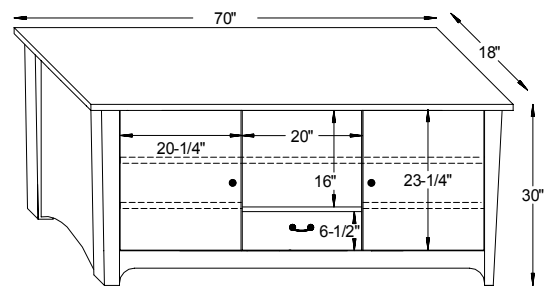

Woodland Shaker Dimensions Note! Dimensions on Doors and Openings Represent Opening Size

#12-217