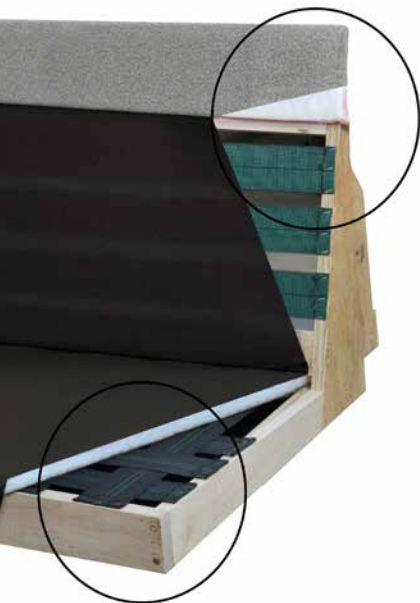

#7010 Arlington Recliner

33 1/4" W x 37 1/2" D x 41 1/2" H

Fabric- 0801-K Chamois

Seating Insert
Construction

Standard Features

Wood Frame

- Full Back & Side Wood Panel Display
- Flat Raised Panels
- Contemporary Clean Style