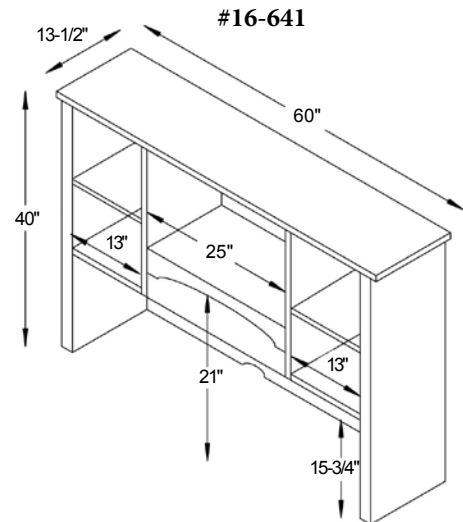

Prairie Mission Dimensions

Note! Dimensions on Doors and Openings Represent Opening Size