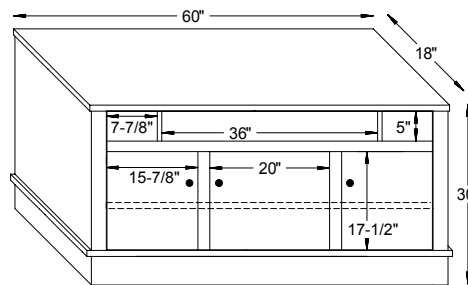

Liberty Mission Dimensions   **Note! Dimensions on Doors and Openings Represent Opening Size**

#12-1621