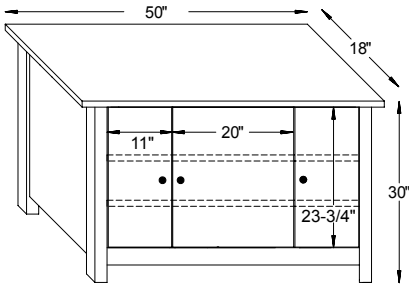

38½"W x 38½"D x 34"H

#4003 Franchi Ottoman

24¼"W x 18¼"D x 16"H

#4001 Franchi Loveseat

64½"W x 38½"D x 34"H

Franchi Dimensions

Note! Dimensions on Doors and Openings Represent Opening Size

#13-411