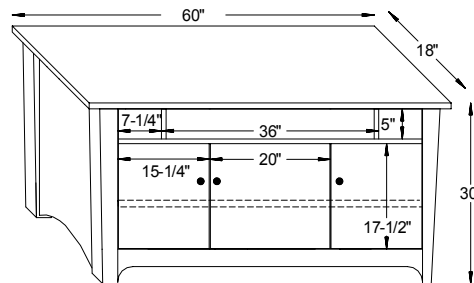

Woodland Shaker Dimensions Note! Dimensions on Doors and Openings Represent Opening Size

#12-222