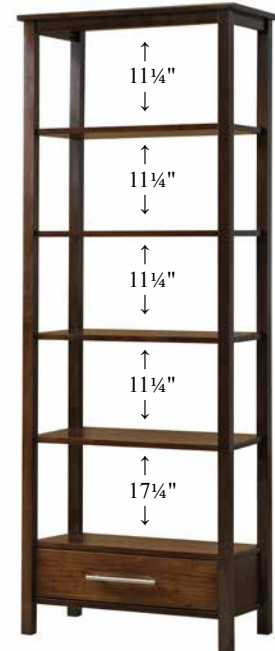

#18-3082 Bookshelf

30"W x 14¾"D x 80"H
With Bottom Drawer

Shown in

Brown Maple OCS-228

Pull K-242-SN