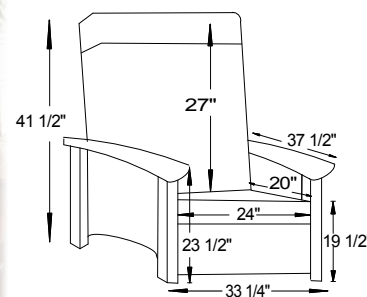

Cranberry Seating

Recliner
Measurements