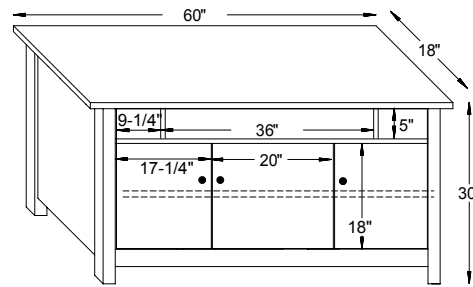

Apache Dimensions

Note! Dimensions on Doors and Openings Represent Opening Size

#12-1322