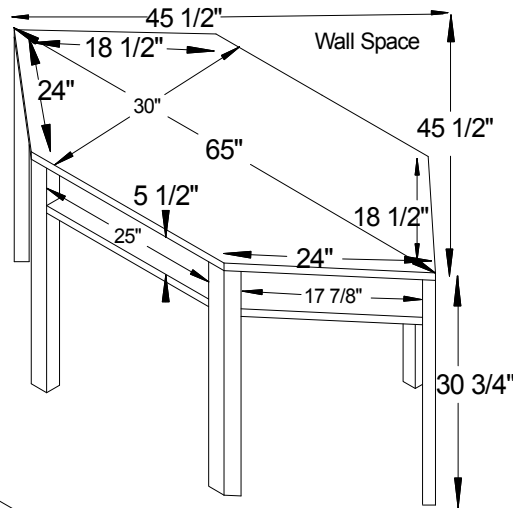

Mission Modular Dimensions

Note! Dimensions on Doors and Openings Represent Opening Size

#941