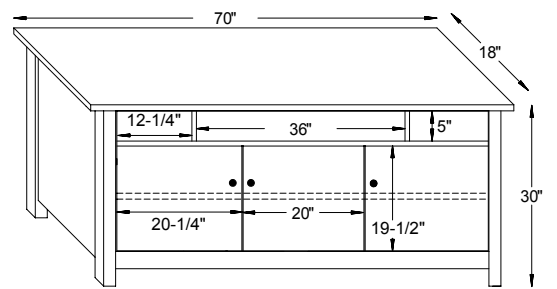

Hampton Dimensions

Note! Dimensions on Doors and Openings Represent Opening Size

#12-473