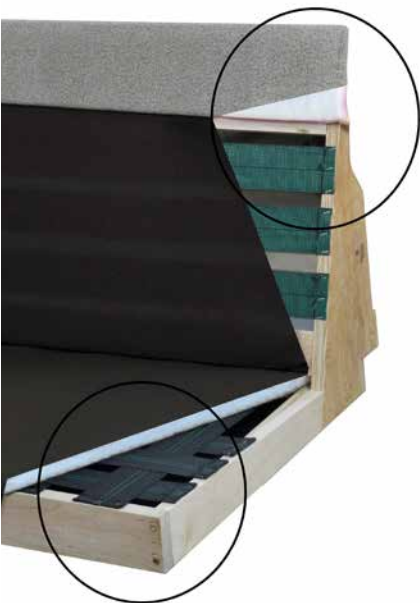

Seating Insert
Construction

Standard Features

Wood Frame

- Full Back & Side Wood Panel Display
- Flat Raised Panels
- Contemporary Clean Style

Upholstery

- Weaver or Buckeye Fabrics & Leathers
- Reversible Back & Seat Cushions
- Fiber Pad with Bonded Foam
- Seat 2.4 Density Foam 6" Thick
- Zippered for Easy Cleaning
- Crisscross Webbing on Back & Seat
- Recliner Foam Density Seat 2.45 / Back 2.38
- Standard: 2-16" Throw Pillows per Sofa and Loveseat
1-16" Throw Pillow with Chair -Choice of Fabric