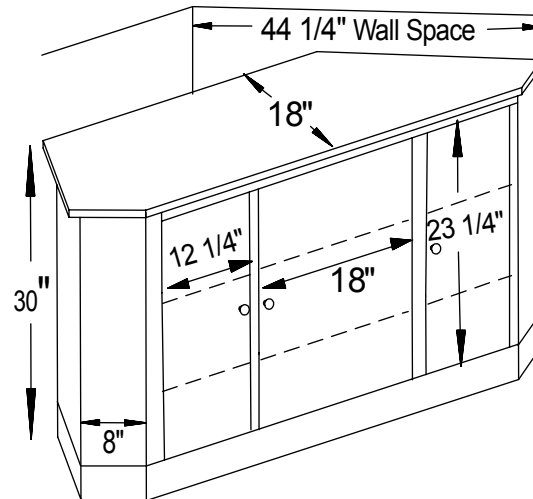

Corner TV Stand Dimensions Note! Dimensions on Doors and Openings Represent Opening Size

#12-2235 #13-2365 #12-2435

#12-2237 #13-2367 #12-2437

Top Size for

#12-2235 & #12-2236
 #13-2365 & #13-2366
 #12-2435 & #12-2436