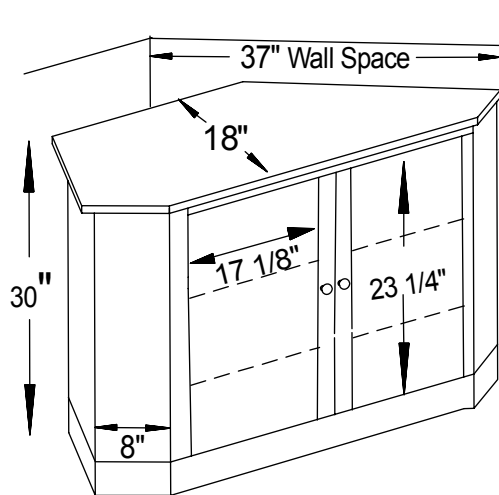

Corner TV Stand Dimensions Note! Dimensions on Doors and Openings Represent Opening Size

#12-2235 #13-2365 #12-2435