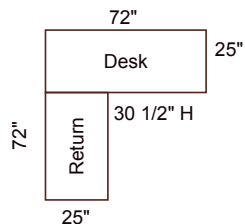

Comfortably relaxing... Comfortably productive...

Optional Tower Door Opening 13 1/4" W x 23" H

#16-150 L-Desk

72"W x 72"W x 25"D x 30 1/2"H

Desk Features

- Desk includes keyboard two storage drawers and one file drawer
- Return includes pencil drawer, two storage drawers and file drawer
- Hole in desktop behind keyboard
- Surge Protector in kneehole behind keyboard