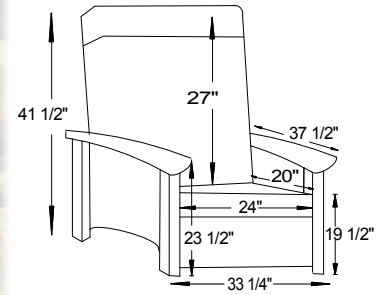

Riverview Seating

Recliner
Measurements