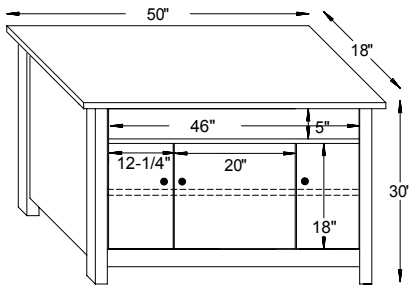

Apache Dimensions

Note! Dimensions on Doors and Openings Represent Opening Size

#12-1321