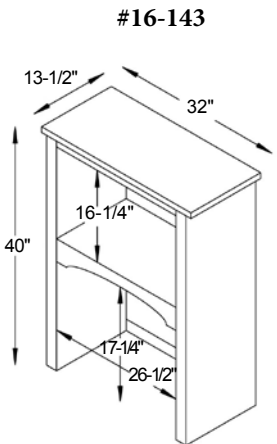

Option Drawer Lock

#16-177 Credenza Desk
60"W x 24"D x 30½"H

Woodland Shaker Hutch Tops

#16-142 Hutch
48"W x 13½"D x 40"H

#16-141 Hutch
60"W x 13½"D x 42"H

Woodland Shaker Dimensions Note! Dimensions on Doors and Openings Represent Opening Size