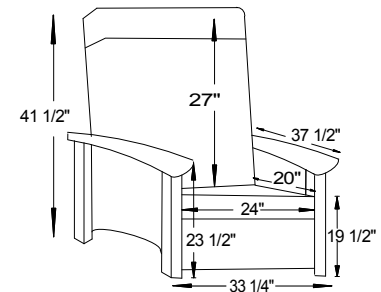

Shown in Oak OCS-101

Hampton Seating

Recliner
Measurements