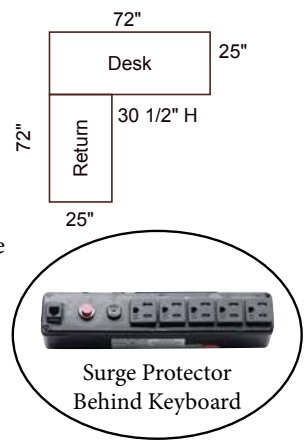

Comfortably relaxing... Comfortably productive...

Keyboard Pullout

Optional Tower Door Opening 13 1/4"W x 23"H

#16-950 L-Desk
72"W x 72"W x 25"D x 30 1/2"H

Desk Features

- Desk includes keyboard two storage drawers and one file drawer
- Return includes pencil drawer, two storage drawers and file drawer
- Hole in desktop behind keyboard
- Surge Protector in kneehole behind keyboard