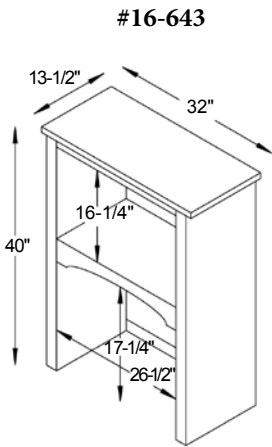

Prairie Mission Dimensions

Note! Dimensions on Doors and Openings Represent Opening Size