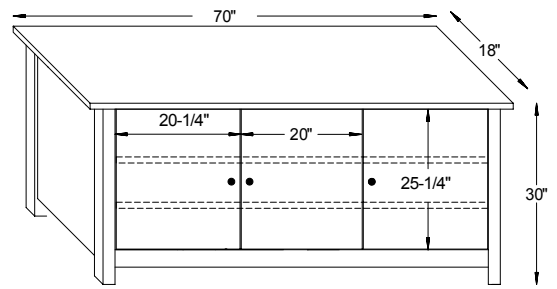

64½"W x 38½"D x 34"H

Hampton Dimensions

Note! Dimensions on Doors and Openings Represent Opening Size

#12-461

#12-462

#12-463

#12-465

#12-466