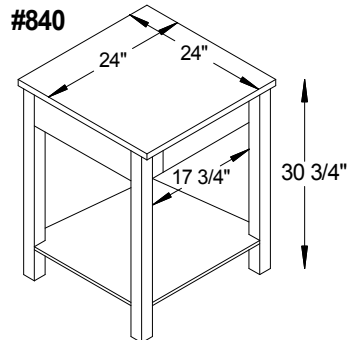

Arlington Modular Dimensions

Note! Dimensions on Doors and Openings Represent Opening Size

#843