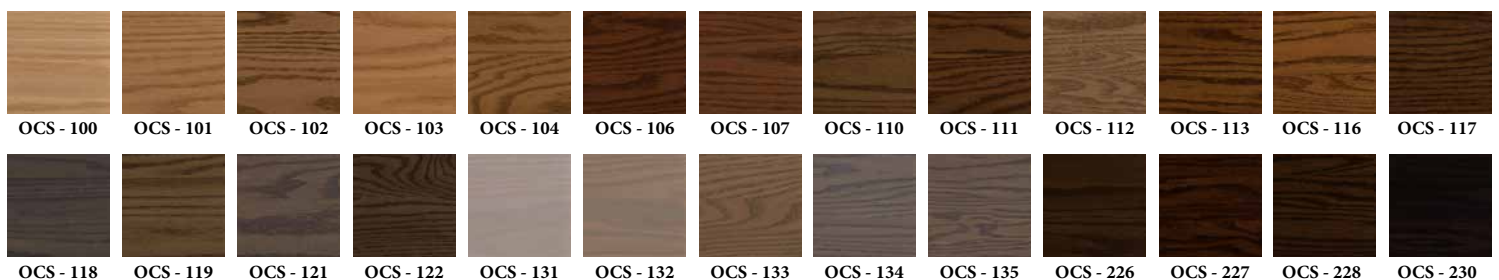

Stains & Wood Samples

Note: Colors In Photos May Vary From Actual Wood Samples

3"x 5" or 7"x 10" Samples can be ordered from OCS Call for details. **330-275-7784**

Cherry

Hickory

Maple

Q.S.W.O.

Red Oak