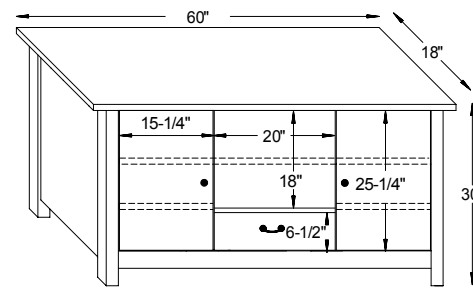

64½"W x 38½"D x 34"H

Hampton Dimensions

Note! Dimensions on Doors and Openings Represent Opening Size

#12-461

#12-462

#12-463

#12-465

#12-466