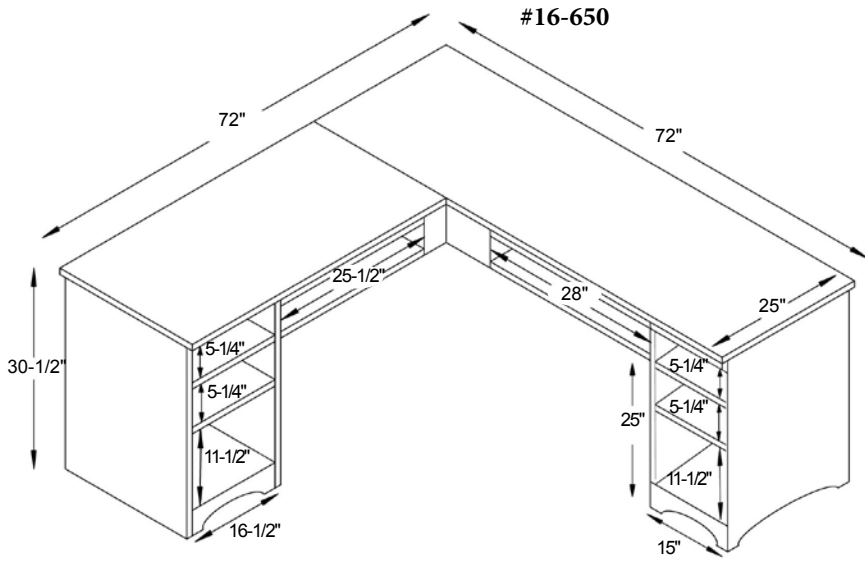

Prairie Mission Dimensions

Note! Dimensions on Doors and Openings Represent Opening Size