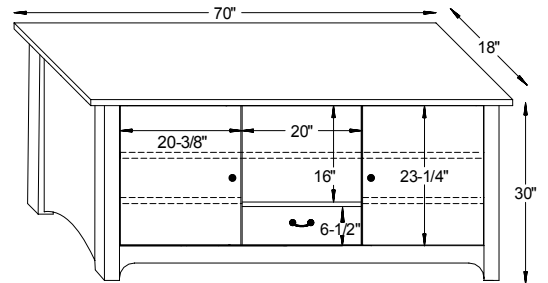

Arlington Dimensions

Note! Dimensions on Doors and Openings Represent Opening Size

#13-1217

Unit #	W₁	Overall Dimensions			T.V. Opening Size
		Width	Height	Depth	
#13-1240	19⁵/₈"	97¹/₂"	82¹/₂"	20¹/₄"	45"W x 32"H
#13-1241	19⁵/₈"	102¹/₂"	82¹/₂"	20¹/₄"	50"W x 32"H
#13-1242	19⁵/₈"	107¹/₂"	82¹/₂"	20¹/₄"	55"W x 32"H
#13-1243	19⁵/₈"	112¹/₂"	82¹/₂"	20¹/₄"	60"W x 32"H
#13-1245	25⁵/₈"	109¹/₂"	82¹/₂"	20¹/₄"	45"W x 32"H
#13-1246	25⁵/₈"	114¹/₂"	82¹/₂"	20¹/₄"	50"W x 32"H
#13-1247	25⁵/₈"	119¹/₂"	82¹/₂"	20¹/₄"	55"W x 32"H
#13-1248	25⁵/₈"	124¹/₂"	82¹/₂"	20¹/₄"	60"W x 32"H