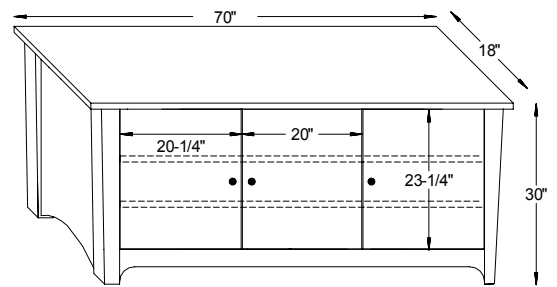

Woodland Shaker Dimensions Note! Dimensions on Doors and Openings Represent Opening Size

#12-213