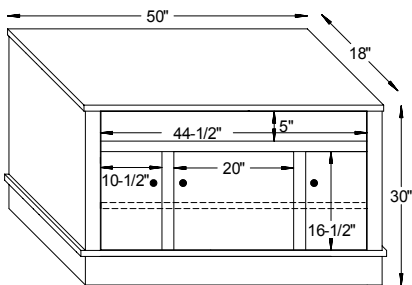

Riverview Dimensions

Note! Dimensions on Doors and Openings Represent Opening Size

#13-2320