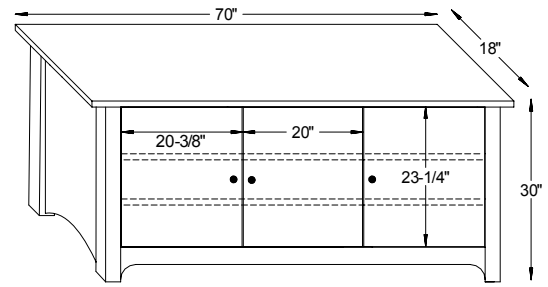

Arlington Dimensions

Note! Dimensions on Doors and Openings Represent Opening Size

#13-1213

Unit #	W₁	Overall Dimensions			T.V. Opening Size
		Width	Height	Depth	
#13-1240	19⁵/₈"	97¹/₂"	82¹/₂"	20¹/₄"	45"W x 32"H
#13-1241	19⁵/₈"	102¹/₂"	82¹/₂"	20¹/₄"	50"W x 32"H
#13-1242	19⁵/₈"	107¹/₂"	82¹/₂"	20¹/₄"	55"W x 32"H
#13-1243	19⁵/₈"	112¹/₂"	82¹/₂"	20¹/₄"	60"W x 32"H
#13-1245	25⁵/₈"	109¹/₂"	82¹/₂"	20¹/₄"	45"W x 32"H
#13-1246	25⁵/₈"	114¹/₂"	82¹/₂"	20¹/₄"	50"W x 32"H
#13-1247	25⁵/₈"	119¹/₂"	82¹/₂"	20¹/₄"	55"W x 32"H
#13-1248	25⁵/₈"	124¹/₂"	82¹/₂"	20¹/₄"	60"W x 32"H