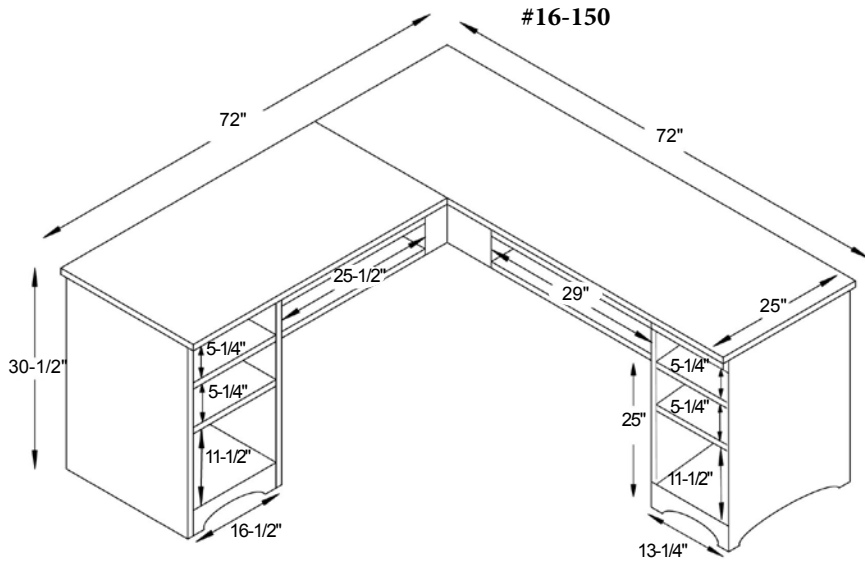

Option Drawer Lock

#16-177 Credenza Desk
60"W x 24"D x 30½"H

Woodland Shaker Hutch Tops

#16-142 Hutch
48"W x 13½"D x 40"H

#16-141 Hutch
60"W x 13½"D x 42"H

Woodland Shaker Dimensions Note! Dimensions on Doors and Openings Represent Opening Size