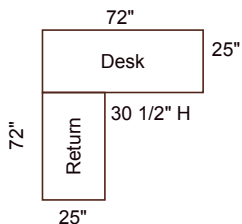

Comfortably relaxing... Comfortably productive...

Keyboard Pullout

Optional Tower Door Opening 13 1/4" W x 23" H

#17-850 L-Desk

72"W x 72"W x 25"D x 30 1/2"H

Desk Features

- Desk includes keyboard two storage drawers and one file drawer
- Return includes pencil drawer, two storage drawers and file drawer
- Hole in desktop behind keyboard
- Surge Protector in kneehole behind keyboard