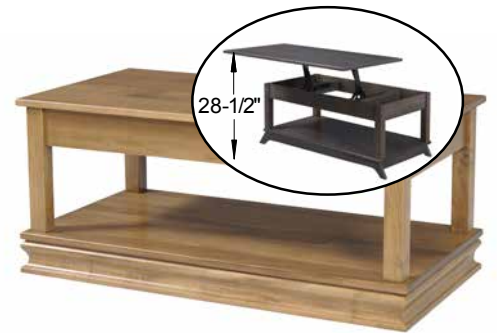

#13-1324Lt Lift Top Coffee Table
42"W x 22"D x 18"H