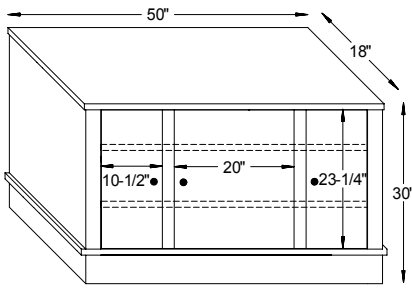

38½"W x 40½"D x 34"H

#6023 Burlington Ottoman

24¼"W x 18¼"D x 16"H

#6021 Burlington Loveseat

64½"W x 40½"D x 34"H

Burlington Dimensions

Note! Dimensions on Doors and Openings Represent Opening Size

#13-1331