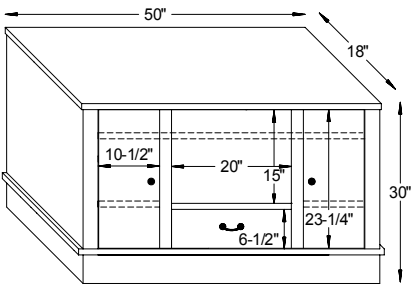

Burlington Dimensions

Note! Dimensions on Doors and Openings Represent Opening Size

#13-1335