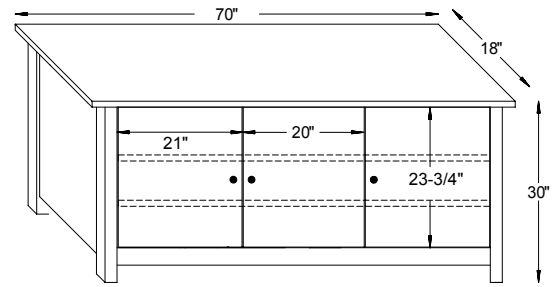

Franchi Dimensions

Note! Dimensions on Doors and Openings Represent Opening Size

#13-413