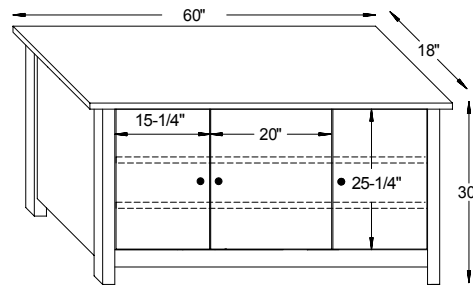

Hampton Dimensions

Note! Dimensions on Doors and Openings Represent Opening Size

#12-462