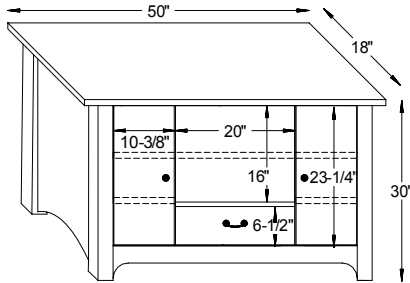

Arlington Dimensions

Note! Dimensions on Doors and Openings Represent Opening Size

#13-1215

Unit #	W₁	Overall Dimensions			T.V. Opening Size
		Width	Height	Depth	
#13-1240	19⁵/₈"	97¹/₂"	82¹/₂"	20¹/₄"	45"W x 32"H
#13-1241	19⁵/₈"	102¹/₂"	82¹/₂"	20¹/₄"	50"W x 32"H
#13-1242	19⁵/₈"	107¹/₂"	82¹/₂"	20¹/₄"	55"W x 32"H
#13-1243	19⁵/₈"	112¹/₂"	82¹/₂"	20¹/₄"	60"W x 32"H
#13-1245	25⁵/₈"	109¹/₂"	82¹/₂"	20¹/₄"	45"W x 32"H
#13-1246	25⁵/₈"	114¹/₂"	82¹/₂"	20¹/₄"	50"W x 32"H
#13-1247	25⁵/₈"	119¹/₂"	82¹/₂"	20¹/₄"	55"W x 32"H
#13-1248	25⁵/₈"	124¹/₂"	82¹/₂"	20¹/₄"	60"W x 32"H