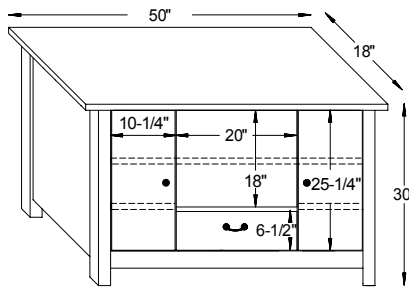

64½"W x 38½"D x 34"H

Hampton Dimensions

Note! Dimensions on Doors and Openings Represent Opening Size

#12-461

#12-462

#12-463

#12-465

#12-466