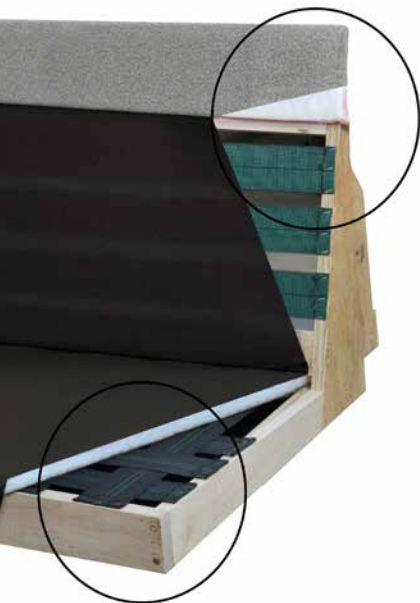

#13-1327 Hall Table
48"W x 16"D x 30"H

Burlington Seating

Recliner Measurements

#6030 Burlington Recliner
33 1/4" W x 37 1/2" D x 41 1/2" H

Fabric- 4379-K Ship

Seating Insert Construction

Standard Features

Wood Frame