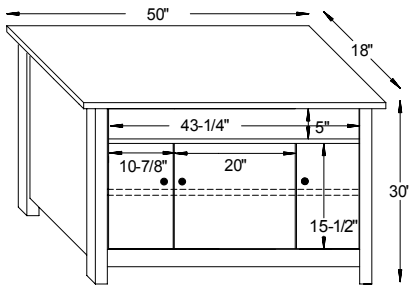

Cranberry Dimensions

Note! Dimensions on Doors and Openings Represent Opening Size

#12-441