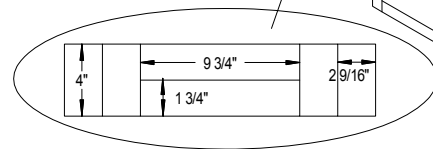

Mission Modular Dimensions

Note! Dimensions on Doors and Openings Represent Opening Size

#943